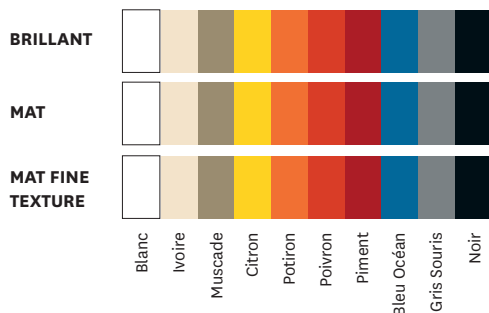

Tolix® Brut Vernis

Tolix® Essentiels