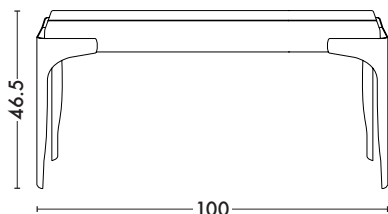

# Banc Y\*

*Designed by Normal Studio*

\*Y bench

***Conceived by Normal Studio in 2008, the Y Bench has simple and fluid contours. Four legs congregate round a «U» forming a rigid and stable, 100% steel beam. For use outdoors, a galvanized finish is necessary. The Y Bench is stackable and available in two lengths. Choose from among any of the colors in the TOLIX® ESSENTIELS, TENDANCES and BRUT VERNIS color charts.***

## Product specifications

<b>Designer</b>	Normal Studio	Normal Studio
<b>Uses</b>	<b>TOLIX®</b> maison	<b>TOLIX®</b> outdoor
<b>Material</b>	Steel	Steel treated with cathaphoresis
<b>Finishes / Colors</b>	Available in the colors and finishes of the color charts ESSENTIELS, TENDANCES and BRUT VERNIS	Available in some of the colors and finishes of the color charts ESSENTIELS and TENDANCES
<b>Weight</b>	10.67 kg (100 cm) or 14.1 kg (140 cm)	

Dimensions	Banc Y L1000	Banc Y L1400
LENGTH	100.0 cm	140.0 cm
HEIGHT	46.5 cm	46.5 cm
DEPTH	44.0 cm	44.0 cm