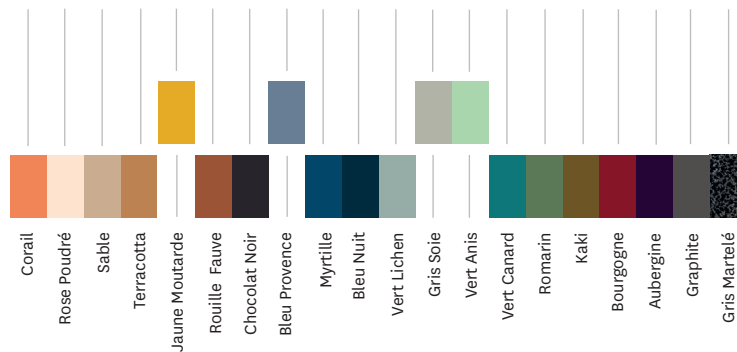

Tolix® Tendances