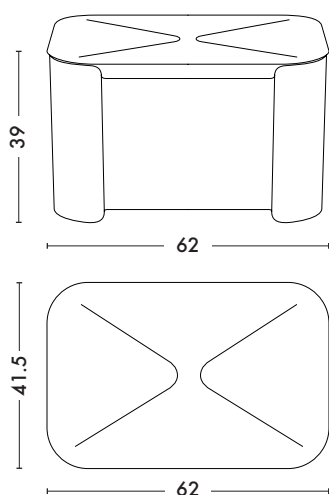

Coffre Tortue

Designed by Normal Studio

Product specifications

Designer	Normal Studio
Use	TOLIX® maison
Materials	Steel and aluminum
Finishes / Colors	Available in the colors and finishes of the color charts ESSENTIELS and TENDANCES
Weight	11.9 kg

Dimensions

LENGTH	62 cm
DEPTH	41.5 cm
HEIGHT	38 cm

Tolix® Essentiels

BRILLANT	
MAT	
MAT FINE TEXTURE	
	Blanc Ivoire Muscade Citron Potiron Poivron Piment Bleu Océan Gris Souris Noir

Tolix® Tendances

Corail Rose Poudré Sable Terracotta Jaune Moutarde Rouille Fauve Chocolat Noir Bleu Provence Myrtille Bleu Nuit Vert Lichen Gris Soie Vert Anis Vert Canard Romarin Kaki Bourgogne Aubergine Graphite Gris Martelé

TOLIX®