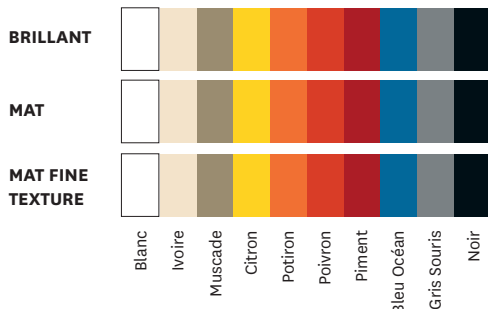

- Available in the color charts ESSENTIELS, TENDANCES and BRUT VERNIS
- Exist in 3 different heights

TOLIX®

Meubles Tabourets

Designed by Frédéric Gaunet

Product specifications

31

Dimensions	MT500	MT750	MT1335
HEIGHT	54 cm	77 cm	133.5 cm
LENGTH	31 cm	31 cm	31 cm
DEPTH	31 cm	31 cm	31 cm

Designer Frédéric Gaunet

Use **TOLIX®** maison

Material Steel

Finishes / Colors Available in the colors and finishes of the color charts ESSENTIELS, TENDANCES and BRUT VERNIS

Weights 8.0 kg (MT500) - 11.0 kg (MT750) - 18.0 kg (MT1335)

Tolix® Brut Vernis

Tolix® Essentiels

Tolix® Tendances

TOLIX®