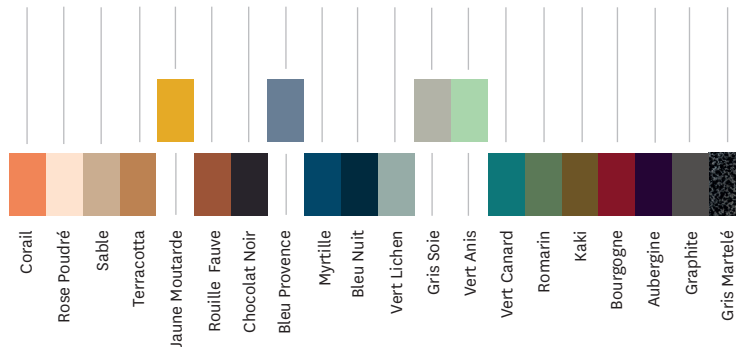

- Available in the color charts ESSENTIELS, TENDANCES and BRUT VERNIS
- Exist in 3 different heights

TOLIX®

Meubles Tabourets

Designed by Frédéric Gaunet

Product specifications

31

Dimensions	MT500	MT750	MT1335
HEIGHT	54 cm	77 cm	133.5 cm
LENGTH	31 cm	31 cm	31 cm
DEPTH	31 cm	31 cm	31 cm

Designer Frédéric Gaunet

Use **TOLIX®** maison

Material Steel

Finishes / Colors Available in the colors and finishes of the color charts ESSENTIELS, TENDANCES and BRUT VERNIS

Weights 8.0 kg (MT500) - 11.0 kg (MT750) - 18.0 kg (MT1335)

Tolix® Brut Vernis

Tolix® Essentiels

Tolix® Tendances

TOLIX®