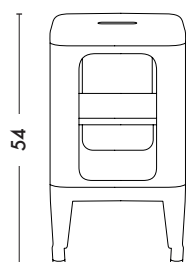

Meubles Tabourets *

Designed by Frédéric Gaunet

*Stool Shelves

Conceived by designer Frédéric Gaunet, the Stool Shelf is a storage unit, and for the smallest size, also a stool. It lives happily in any room: as a night table in a bedroom, next to a couch in the living room, as accessible furniture in the bathroom... Decidedly contemporary and yet perfectly vintage, Stool Shelves work with all styles. They come in three heights: MT500, MT750 and MT1335. Available in any of the colors and finishes in the ESSENTIELS, TENDANCES and BRUT VERNIS color charts, they also exist in a perforated version.

- Available in the color charts ESSENTIELS, TENDANCES and BRUT VERNIS
- Exist in 3 different heights

TOLIX®

Meubles Tabourets

Designed by Frédéric Gaunet

Product specifications

31

Dimensions	MT500	MT750	MT1335
HEIGHT	54 cm	77 cm	133.5 cm
LENGTH	31 cm	31 cm	31 cm
DEPTH	31 cm	31 cm	31 cm