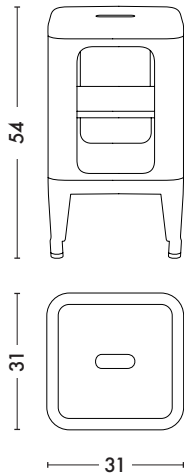

Meubles Tabourets perforés *

Designed by Frédéric Gaunet

*Perforated Stool Shelves

Conceived by designer Frédéric Gaunet, the Stool Shelf is a storage unit, and for the smallest size, also a stool. It lives happily in any room: as a night table in a bedroom, next to a couch in the living room, as accessible furniture in the bathroom... Decidedly contemporary and yet perfectly vintage, Stool Shelves work with all styles. They come in three heights: MT500, MT750 and MT1335. Available in any of the colors and finishes in the ESSENTIELS, TENDANCES and BRUT VERNIS color charts, they also exist in a no perforated version.

- Available in the color charts ESSENTIELS and TENDANCES
- Exist in 3 different heights

TOLIX®

Meubles Tabourets perforés

Designed by Frédéric Gaunet

Product specifications

31

Dimensions	MT500	MT750	MT1335
HEIGHT	54 cm	77 cm	133.5 cm
LENGTH	31 cm	31 cm	31 cm
DEPTH	31 cm	31 cm	31 cm