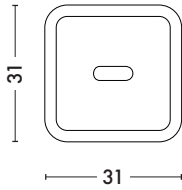

Meubles Tabourets perforés *

Designed by Frédéric Gaunet

*Perforated Stool Shelves

Conceived by designer Frédéric Gaunet, the Stool Shelf is a storage unit, and for the smallest size, also a stool. It lives happily in any room: as a night table in a bedroom, next to a couch in the living room, as accessible furniture in the bathroom... Decidedly contemporary and yet perfectly vintage, Stool Shelves work with all styles. They come in three heights: MT500, MT750 and MT1335. Available in any of the colors and finishes in the ESSENTIELS, TENDANCES and BRUT VERNIS color charts, they also exist in a no perforated version.

- Available in the color charts ESSENTIELS and TENDANCES
- Exist in 3 different heights

TOLIX®

Meubles Tabourets perforés

Designed by Frédéric Gaunet

Product specifications

31

Dimensions	MT500	MT750	MT1335
HEIGHT	54 cm	77 cm	133.5 cm
LENGTH	31 cm	31 cm	31 cm
DEPTH	31 cm	31 cm	31 cm