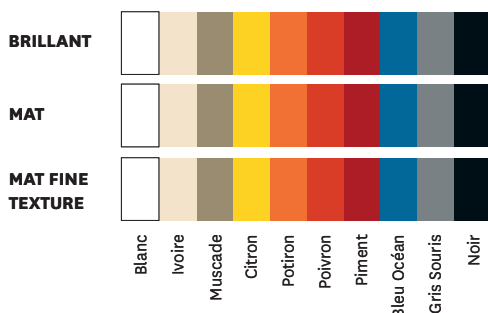

Tolix® Brut Vernis

Tolix® Essentiels