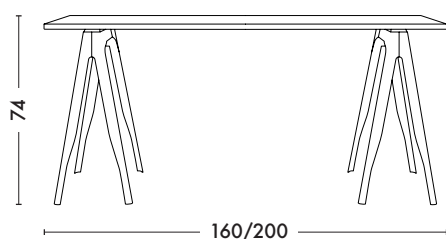

Plateau NS*

Designed by Normal Studio

*NS Tabletop

The NS Tabletop is ideal for improvising a table or a desk, perfectly supported by Y Trestles. It is available in either 160cm or 200cm lengths, and in any of the colors and finishes in the ESSENTIELS, TENDANCES and BRUT VERNIS color charts.

- Available in the color charts ESSENTIELS, TENDANCES and BRUT VERNIS
- Exist in 2 dimensions

TOLIX®

Plateau NS

Designed by Normal Studio

Product specifications

Designer	Normal Studio
Use	TOLIX® maison
Material	Steel
Finishes / Colors	Available in the colors and finishes of the color charts ESSENTIELS, TENDANCES and BRUT VERNIS

Dimensions	Plateau NS - L160	Plateau NS - L200
LENGTH	160 cm	200 cm
WIDTH	80 cm	80 cm
HEIGHT	2.5 cm	2.5 cm
POIDS	19,15 kg	24 kg

Tolix® Brut Vernis

Tolix® Essentiels

Tolix® Tendances