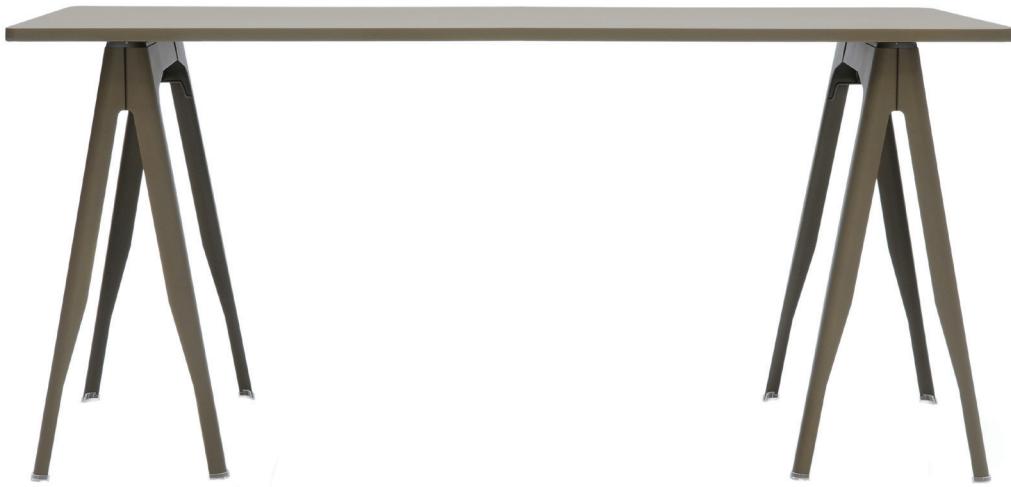

Plateau NS*

Designed by Normal Studio

*NS Tabletop

The NS Tabletop is ideal for improvising a table or a desk, perfectly supported by Y Trestles. It is available in either 160cm or 200cm lengths, and in any of the colors and finishes in the ESSENTIELS, TENDANCES and BRUT VERNIS color charts.

- Available in the color charts ESSENTIELS, TENDANCES and BRUT VERNIS
- Exist in 2 dimensions

TOLIX®

Plateau NS

Designed by Normal Studio

Product specifications

Designer	Normal Studio
Use	TOLIX® maison
Material	Steel
Finishes / Colors	Available in the colors and finishes of the color charts ESSENTIELS, TENDANCES and BRUT VERNIS

Dimensions	Plateau NS - L160	Plateau NS - L200
LENGTH	160 cm	200 cm
WIDTH	80 cm	80 cm
HEIGHT	2.5 cm	2.5 cm
POIDS	19,15 kg	24 kg

Tolix® Brut Vernis

Tolix® Essentiels

Tolix® Tendances