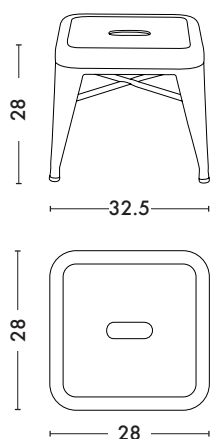

Tabouret H30

Designed by Tolix®

Product specifications