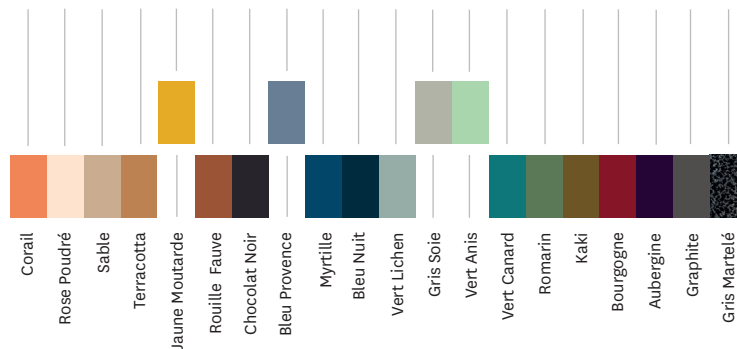

- Available in the color charts ESSENTIELS, TENDANCES and BRUT VERNIS
- Can be combined with the Rhino desk of the same collection

TOLIX®

Banc Croco

Designed by Normal Studio

Product specifications

Dimensions

LENGTH	64 cm
DEPTH	25 cm
HEIGHT	30 cm
SEAT DEPTH	24.5 cm

Designer	Normal Studio
Use	TOLIX® maison
Material	Steel
Finishes / Colors	Available in the colors and finishes of the color charts ESSENTIELS, TENDANCES and BRUT VERNIS
Weight	6.0 kg

Tolix® Brut Vernis

Tolix® Essentiels

Tolix® Tendances

TOLIX®