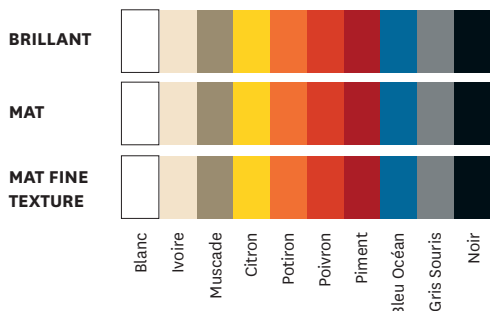

Banc Croco^{*}

Designed by Normal Studio

*Croco Bench

The perfect partner to the Rhino Desk, the little Crocodile Bench, designed by Normal Studio, shows all of TOLIX®'s expertise and experience in folding metal. Its pure and rounded contours ensure a child's comfort. Extremely solid, it can be passed down through the generations. The Crocodile Bench is available in all the colors and finishes of the ESSENTIELS, TENDANCES and BRUT VERNIS color charts.

- Available in the color charts ESSENTIELS, TENDANCES and BRUT VERNIS
- Can be combined with the Rhino desk of the same collection

TOLIX®

Banc Croco

Designed by Normal Studio

Product specifications

Dimensions

LENGTH	64 cm
DEPTH	25 cm
HEIGHT	30 cm
SEAT DEPTH	24.5 cm

Designer	Normal Studio
Use	TOLIX® maison
Material	Steel
Finishes / Colors	Available in the colors and finishes of the color charts ESSENTIELS, TENDANCES and BRUT VERNIS
Weight	6.0 kg

Tolix® Brut Vernis

Tolix® Essentiels

Tolix® Tendances

TOLIX®