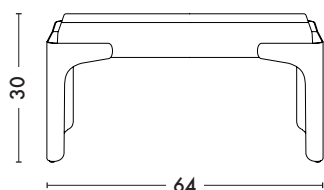

Banc Croco

Designed by Normal Studio

Product specifications