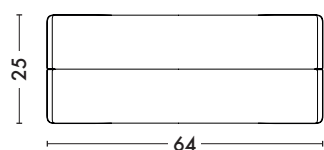

Banc Croco

Designed by Normal Studio

Product specifications