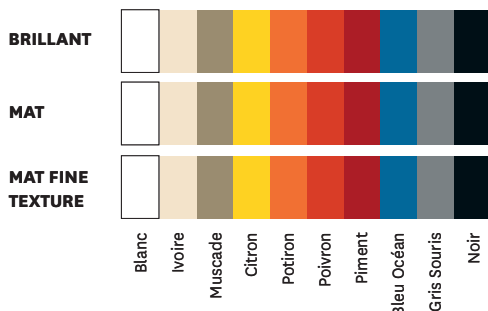

Tolix® Brut Vernis

Tolix® Essentiels