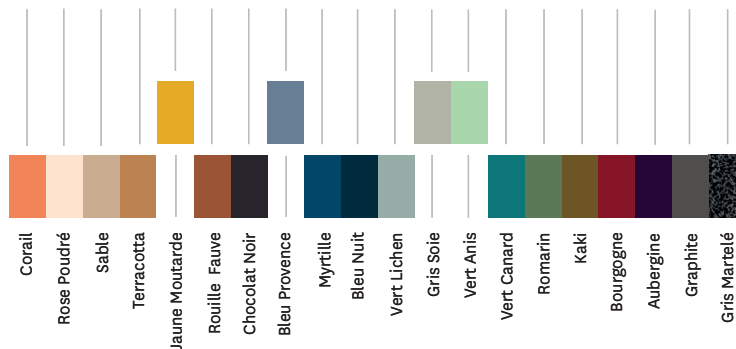

Tolix® Tendances