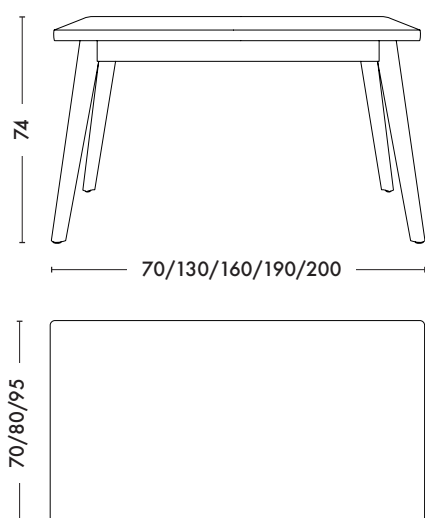

Table 55 pieds bois

Designed by Tolix®

Product specifications