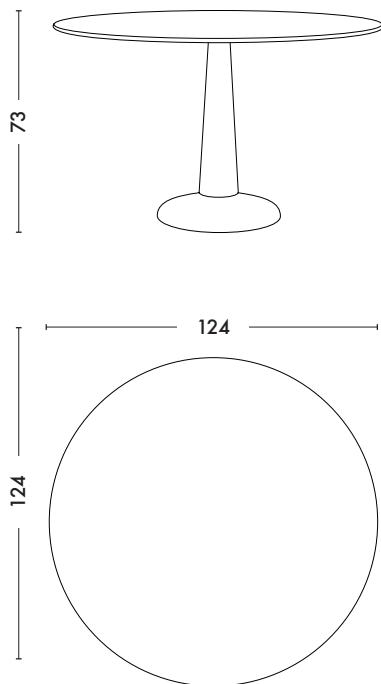

Table G - Plateau noyer

Designed by Xavier Pauchard

Revisited by TOLIX®

Product specifications

Designer	Xavier Pauchard revisited by TOLIX®
Use	TOLIX® maison
Material	Steel
Diameter	124 cm (Available in custom-made version: Diam. mini 60 cm - Diam. max 124 cm)
Height	73 cm
Weight	28,6 kg
Number of persons	6
Finishes / Colors	Available in the colors and finishes of the color charts ESSENTIELS and TENDANCES