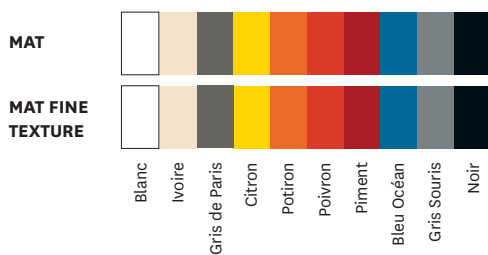

Table G*

Designed by Xavier Pauchard

*G Table

A legendary TOLIX® piece signed by Xavier Pauchard, the G Table was long a requisite furnishing among bistros and restaurants during the 1930s. Recognizable among the major design classics thanks to its cylindrical pedestal, the G Table and round tabletop available in two sizes is moving back inside. 100% steel, the G Table is available in all the colors and finishes from the TOLIX® ESSENTIELS, TENDANCES and BRUT VERNIS color charts. The G Table has also been available in a marble-topped version since 2016.

- Available in the color charts ESSENTIELS, TENDANCES and BRUT VERNIS
- Exist in two table top dimensions

TOLIX®

Table G

Designed by Xavier Pauchard

Product specifications

Designer	Xavier Pauchard
Use	TOLIX® maison
Material	Steel
Finishes / Colors	Available in the colors and finishes of the color charts ESSENTIELS, TENDANCES and BRUT VERNIS

Dimensions	Table G - Ø60	Table G - Ø80	CUSTOM MADE
DIAMETER	60 cm	80 cm	max. 120 cm
HEIGHT	72 cm	72 cm	80 cm
WEIGHT	11,97 kg	16,07 kg	

Tolix® Brut Vernis

Vernis
Brillant

Vernis
Gris lasure

Vernis
Satiné

Tolix® Essentiels

Tolix® Tendances

TOLIX®