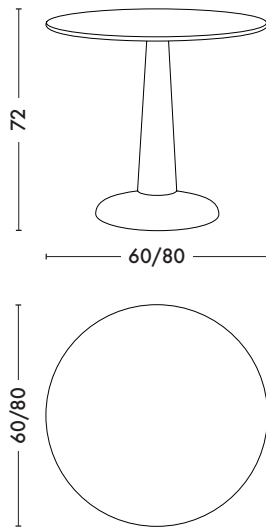

Table G*

Designed by Xavier Pauchard

*G Table

A legendary TOLIX® piece signed by Xavier Pauchard, the G Table was long a requisite furnishing among bistros and restaurants during the 1930s. Recognizable among the major design classics thanks to its cylindrical pedestal, the G Table and round tabletop available in two sizes is moving back inside. 100% steel, the G Table is available in all the colors and finishes from the TOLIX® ESSENTIELS, TENDANCES and BRUT VERNIS color charts. The G Table has also been available in a marble-topped version since 2016.

- Available in the color charts ESSENTIELS, TENDANCES and BRUT VERNIS
- Exist in two table top dimensions

TOLIX®

Table G

Designed by Xavier Pauchard

Product specifications

Designer	Xavier Pauchard
Use	TOLIX® maison
Material	Steel
Finishes / Colors	Available in the colors and finishes of the color charts ESSENTIELS, TENDANCES and BRUT VERNIS

Dimensions	Table G - Ø60	Table G - Ø80	CUSTOM MADE
DIAMETER	60 cm	80 cm	max. 120 cm
HEIGHT	72 cm	72 cm	80 cm
WEIGHT	11,97 kg	16,07 kg	

Tolix® Brut Vernis

Vernis
Brillant

Vernis
Gris lasure

Vernis
Satiné

Tolix® Essentiels