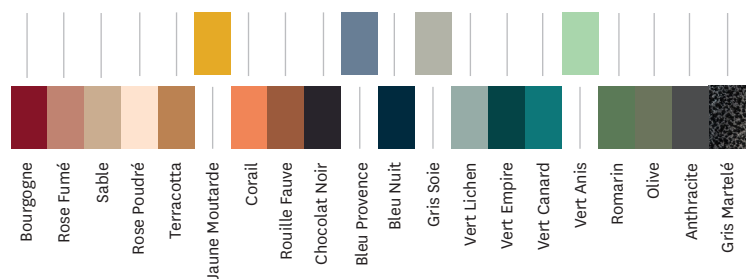

Table G*

Designed by Xavier Pauchard

*G Table

A legendary TOLIX® piece signed by Xavier Pauchard, the G Table was long a requisite furnishing among bistros and restaurants during the 1930s. Recognizable among the major design classics thanks to its cylindrical pedestal, the G Table and round tabletop available in two sizes is moving back inside. 100% steel, the G Table is available in all the colors and finishes from the TOLIX® ESSENTIELS, TENDANCES and BRUT VERNIS color charts. The G Table has also been available in a marble-topped version since 2016.

- Available in the color charts ESSENTIELS, TENDANCES and BRUT VERNIS
- Exist in two table top dimensions

TOLIX®

Table G

Designed by Xavier Pauchard

Product specifications

Designer	Xavier Pauchard
Use	TOLIX® maison
Material	Steel
Finishes / Colors	Available in the colors and finishes of the color charts ESSENTIELS, TENDANCES and BRUT VERNIS

Dimensions	Table G - Ø60	Table G - Ø80	CUSTOM MADE
DIAMETER	60 cm	80 cm	max. 120 cm
HEIGHT	72 cm	72 cm	80 cm
WEIGHT	11,97 kg	16,07 kg	

Tolix® Brut Vernis

Vernis
Brillant

Vernis
Gris lasure

Vernis
Satiné

Tolix® Essentiels

Tolix® Tendances

TOLIX®