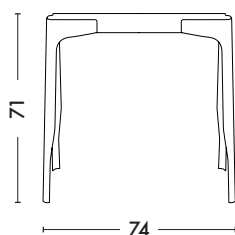

Tréteaux Y

Designed by Normal Studio

Product specifications