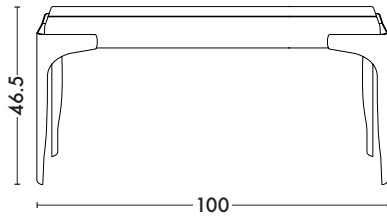

# Banc Y\*

*Designed by Normal Studio*

\*Y bench

***Conceived by Normal Studio in 2008, the Y Bench has simple and fluid contours. Four legs congregate round a «U» forming a rigid and stable, 100% steel beam. For use outdoors, a galvanized finish is necessary. The Y Bench is stackable and available in two lengths. Choose from among any of the colors in the TOLIX® ESSENTIELS, TENDANCES and BRUT VERNIS color charts.***

## Product specifications

Dimensions	Banc Y L1000	Banc Y L1400
LENGTH	100.0 cm	140.0 cm
HEIGHT	46.5 cm	46.5 cm
DEPTH	44.0 cm	44.0 cm

<b>Designer</b>	Normal Studio	Normal Studio
<b>Uses</b>	<b>TOLIX®</b> maison	<b>TOLIX®</b> outdoor
<b>Material</b>	Steel	Steel treated with cataphoresis
<b>Finishes / Colors</b>	Available in the colors and finishes of the color charts ESSENTIELS, TENDANCES and BRUT VERNIS	Available in some of the colors and finishes of the color charts ESSENTIELS and TENDANCES
<b>Weight</b>	10.67 kg (100 cm) or 14.1 kg (140 cm)	