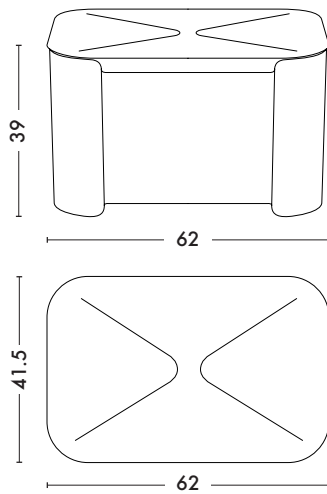

Coffre Tortue*

Designed by Normal Studio

*Tortue Chest

Conceived by Normal Studio, the Turtle Toy Chest is the little colorful storage space from TOLIX®'s Children Collection. Its rounded corners give it a gentle silhouette that can be one of a myriad of colors. It's the kind of storage space that can be placed anywhere in a house. In the entrance, it can hold shoes; in the living room, it can store cushions and blankets. Choose from any of the colors and finishes in the ESSENTIELS and TENDANCES color charts.

- Available in the color charts ESSENTIELS, TENDANCES and BRUT VERNIS
- Suplied with castors

TOLIX®

Coffre Tortue

Designed by Normal Studio

Product specifications

Designer	Normal Studio
Use	TOLIX® maison
Materials	Steel and aluminum
Finishes / Colors	Available in the colors and finishes of the color charts ESSENTIELS and TENDANCES
Weight	11.9 kg

Dimensions

LENGTH	62 cm
DEPTH	41.5 cm
HEIGHT	38 cm

Tolix® Essentiels

Tolix® Tendances

TOLIX®