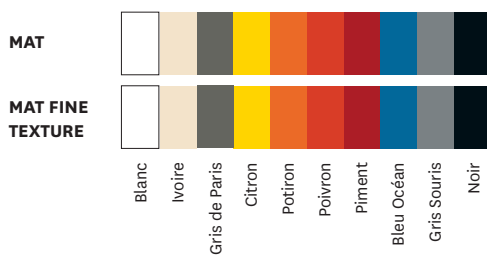

Tolix® Essentiels