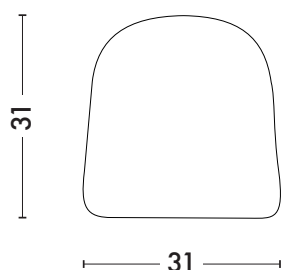

TOLIX®

Galettes cuir chaises A / Fauteuils A56

Designed by Tolix®

Product specifications

Dimensions

LENGTH 31 cm
DEPTH 31 cm

Designer	TOLIX®
Use	TOLIX® maison
Materials	Leather
Colors	Black or dark red
Weight	0.68 kg