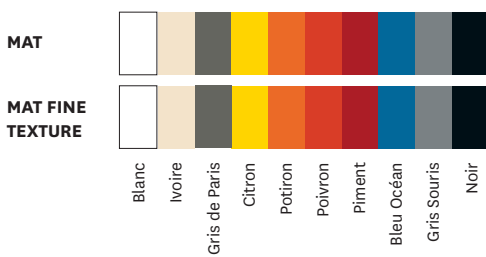

Tolix® Essentiels