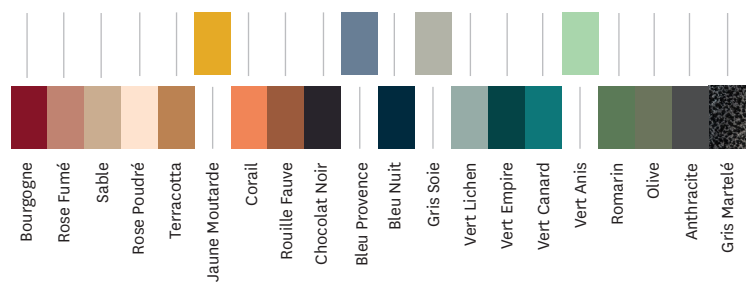

Tolix® Tendances