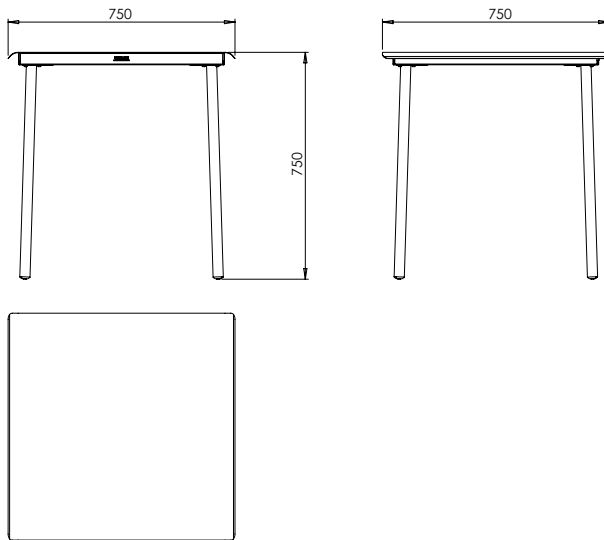

Table PATIO café*

Designed by Pauline Deltour

*PATIO café table

The PATIO café table is designed for café terraces: it is light and comes in square formats with space-saving dimensions (75 x 75 cm). It can accommodate up to 4 PATIO seats. Café PATIO stainless steel table tops are also available in custom sizes with dimensions up to 110 x 110 cm.

TOLIX®

Table PATIO café

Designed by Pauline Deltour

Product specifications

	Dimensions	Custom made
LENGTH	75 cm	max. 240 cm
WIDTH	75 cm	max. 110 cm
HEIGHT	75 cm	75 cm
WEIGHT	13,5 kg	

Designer	Pauline Deltour
Use	TOLIX® outdoor
Material	Stainless steel
Finishes / Colors	Available in the colors and finishes of the color charts ESSENTIELS, and TENDANCES except VARNISHES.
Accessories	Delivery with rubber feet