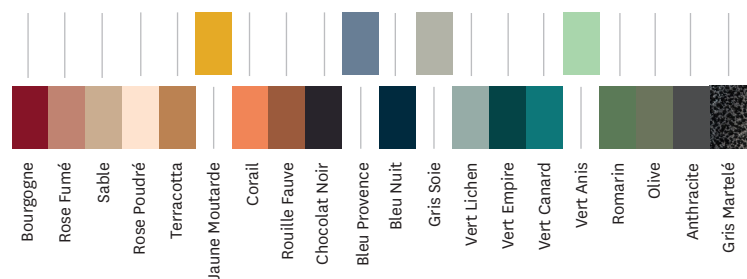

Tolix® Tendances