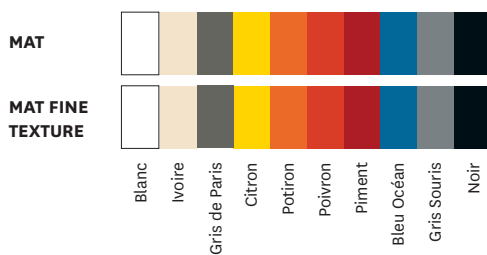

- Available in the color charts ESSENTIELS, TENDANCES and BRUT VERNIS
- Available in standard height version (Cf. Guéridon N data sheet)

**TOLIX<sup>®</sup>**

## Product specifications

<b>Designer</b>	Patrick Norguet
<b>Use</b>	<b>TOLIX®</b> outdoor
<b>Material</b>	Stainless steel
<b>Finishes / Colors</b>	Available in the colors and finishes of the color charts ESSENTIELS, TENDANCES and BRUT VERNIS

### Tolix® Brut Vernis

Vernis  
Brillant

Vernis  
Gris lasure

Vernis  
Satiné

### Tolix® Essentiels