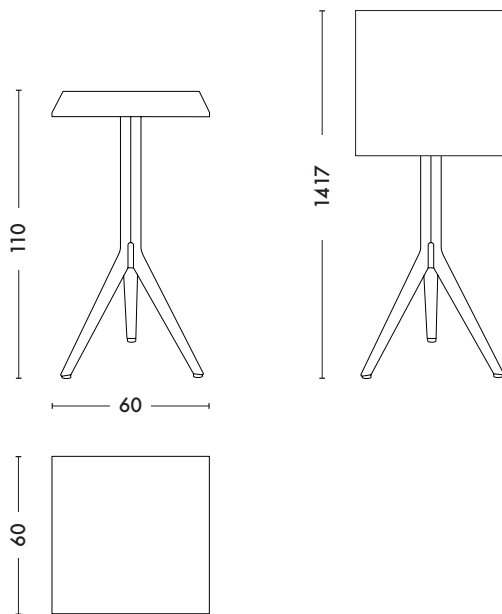

Guéridon N mange debout

Designed by Patrick Norguet

Product specifications