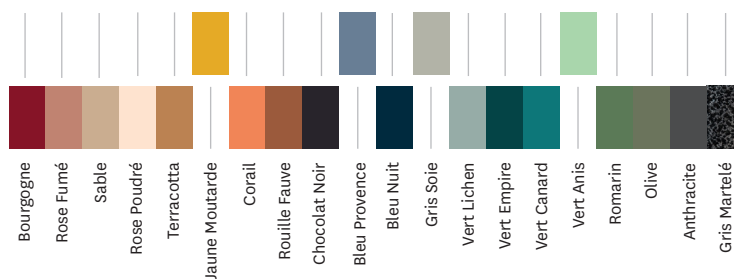

• Available in the color charts ESSENTIELS, TENDANCES and BRUT VERNIS

TOLIX®

Tables basses K17

Designed by Tolix®

Product specifications

Designer TOLIX®

Use **TOLIX®** outdoor **TOLIX®** maison

Material Stainless steel and Iroko

Finishes / Colors Available in the colors and finishes of the color charts ESSENTIELS, TENDANCES and BRUT VERNIS

Dimensions	Table basse K17 - Ø60	Table basse K17 - Ø80
LENGTH/DIAMETER	60 cm	80 cm
WIDTH/DIAMETER	60 cm	80 cm
HEIGHT	42.5 cm	49 cm

Tolix® Brut Vernis

Vernis
Brillant

Vernis
Gris lasure

Vernis
Satiné

Tolix® Essentiels

Tolix® Tendances

TOLIX®