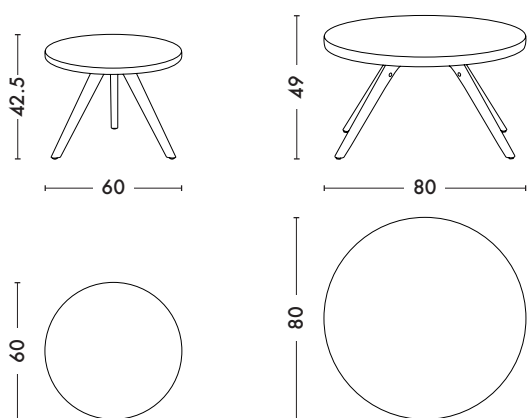

Tables basses K17*

Designed by Tolix®

*K17 Tables

Designed for both indoor and outdoor use thanks to stainless steel and Iroko wood, the elegant little K17 Coffee Tables are just as at home in a living room as on a patio. Available in 60 and 80cm diameters as well as heights of 42.5cm and 49cm, they are also stackable. Choose from any of the colors and finishes in the ESSENTIELS, TENDANCES and BRUT VERNIS color charts.

• Available in the color charts ESSENTIELS, TENDANCES and BRUT VERNIS

TOLIX®

Tables basses K17

Designed by Tolix®

Product specifications

Designer TOLIX®

Use **TOLIX®** outdoor **TOLIX®** maison

Material Stainless steel and Iroko

Finishes / Colors Available in the colors and finishes of the color charts ESSENTIELS, TENDANCES and BRUT VERNIS

Dimensions	Table basse K17 - Ø60	Table basse K17 - Ø80
LENGTH/DIAMETER	60 cm	80 cm
WIDTH/DIAMETER	60 cm	80 cm
HEIGHT	42.5 cm	49 cm