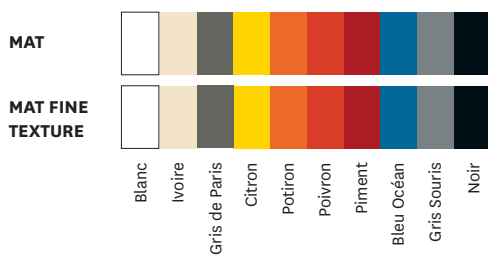

Tables basses K17*

Designed by Tolix®

*K17 Tables

Designed for both indoor and outdoor use thanks to stainless steel and Iroko wood, the elegant little K17 Coffee Tables are just as at home in a living room as on a patio. Available in 60 and 80cm diameters as well as heights of 42.5cm and 49cm, they are also stackable. Choose from any of the colors and finishes in the ESSENTIELS, TENDANCES and BRUT VERNIS color charts.

• Available in the color charts ESSENTIELS, TENDANCES and BRUT VERNIS

TOLIX®

Tables basses K17

Designed by Tolix®

Product specifications

Designer TOLIX®

Use **TOLIX®** outdoor **TOLIX®** maison

Material Stainless steel and Iroko

Finishes / Colors Available in the colors and finishes of the color charts ESSENTIELS, TENDANCES and BRUT VERNIS

Dimensions	Table basse K17 - Ø60	Table basse K17 - Ø80
LENGTH/DIAMETER	60 cm	80 cm
WIDTH/DIAMETER	60 cm	80 cm
HEIGHT	42.5 cm	49 cm

Tolix® Brut Vernis

Vernis
Brillant

Vernis
Gris lasure

Vernis
Satiné

Tolix® Essentiels

Tolix® Tendances

TOLIX®