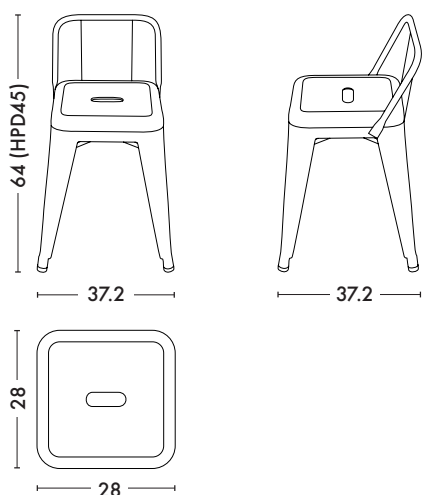

Tabourets H Petit Dossier

Designed by Tolix®

Product specifications