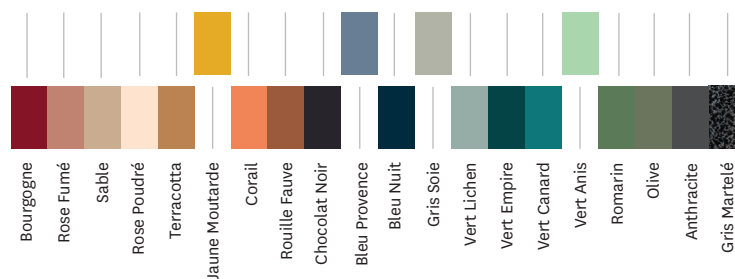

Tolix® Tendances