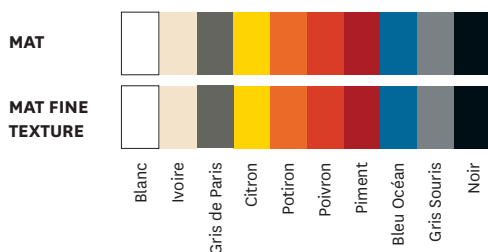

## Product specifications

|                          |  |                                    |
|--------------------------|--|------------------------------------|
| <b>Designer</b>          | TOLIX®   | TOLIX®                             |
| <b>Uses</b>              | <b>TOLIX®</b> maison   | <b>TOLIX®</b> outdoor              |
| <b>Materials</b>         | Steel  | Steel with cathaphoresis treatment |
| <b>Finishes / Colors</b> | Available in the colors and finishes of the color charts ESSENTIELS, TENDANCES and BRUT VERNIS |                                    |

### Tolix® Brut Vernis

Vernis  
Brillant

Vernis  
Gris lasure

Vernis  
Satiné

### Tolix® Essentiels