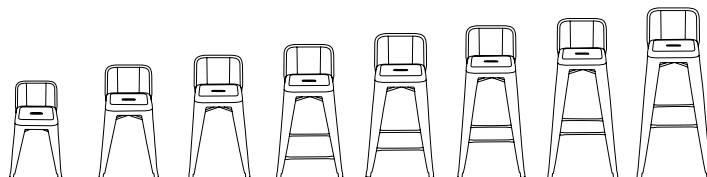

Designer	TOLIX®	TOLIX®
Uses	TOLIX® maison	TOLIX® outdoor
Materials	Steel	Steel with cathaphoresis treatment
Finishes / Colors	Available in the colors and finishes of the color charts ESSENTIELS, TENDANCES and BRUT VERNIS