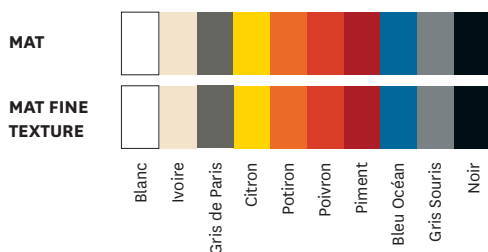

## Product specifications

<b>Designer</b>	TOLIX®	TOLIX®
<b>Uses</b>	<b>TOLIX®</b> maison	<b>TOLIX®</b> outdoor
<b>Materials</b>	Steel	Steel with cathaphoresis treatment
<b>Finishes / Colors</b>	Available in the colors and finishes of the color charts ESSENTIELS, TENDANCES and BRUT VERNIS	Available in some of the colors of the color charts ESSENTIELS and TENDANCES

### Tolix® Brut Vernis

Vernis  
Brillant

Vernis  
Gris lasure

Vernis  
Satiné

### Tolix® Essentiels