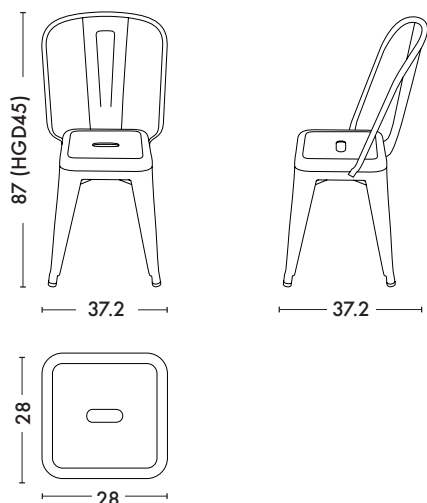

Tabourets H Grand Dossier

Designed by Tolix®

Product specifications