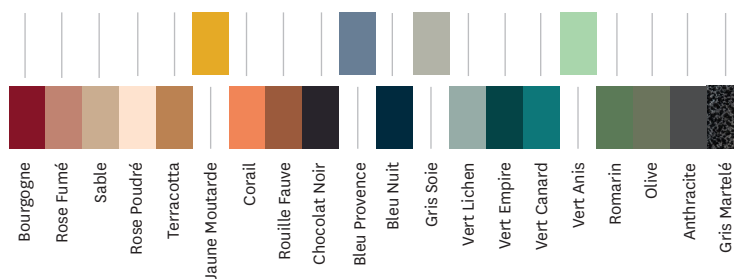

## Product specifications

<b>Designer</b>	TOLIX®	TOLIX®
<b>Uses</b>	<b>TOLIX®</b> maison	<b>TOLIX®</b> outdoor
<b>Materials</b>	Steel	Steel with cathaphoresis treatment
<b>Finishes / Colors</b>	Available in the colors and finishes of the color charts ESSENTIELS, TENDANCES and BRUT VERNIS	Available in some of the colors of the color charts ESSENTIELS and TENDANCES

### Tolix® Brut Vernis

Vernis  
Brillant

Vernis  
Gris lasure

Vernis  
Satiné

### Tolix® Essentiels

### Tolix® Tendances

**TOLIX®**