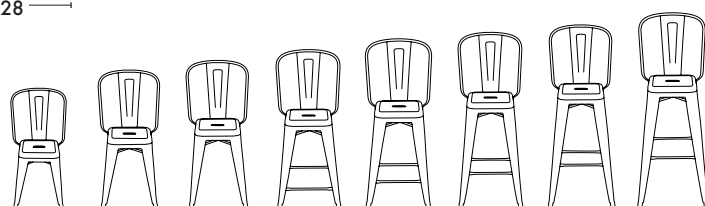

- Historical piece of the TOLIX® collection with a backrest
- Available in the color charts ESSENTIELS, TENDANCES and BRUT VERNIS
- Available in eight different sizes
- The «Tabourets H» have footrests from the size H60 to H80

Dimensions	HGD45	HGD50	HGD55	HGD60	HGD65	HGD70	HGD75	HGD80
HEIGHT	87 cm	92 cm	95 cm	102 cm	107 cm	112 cm	115 cm	120 cm
LENGTH	37.2 cm	38 cm	39.3 cm	39.2 cm	40 cm	42 cm	43.5 cm	45 cm
DEPTH	37.2 cm	38 cm	39.3 cm	39.2 cm	40 cm	42 cm	43.5 cm	45 cm
WEIGHT	4.6 kg	4.8 kg	5.0 kg	6 kg	6.15 kg	6.3 kg	6.5 kg	6.7 kg