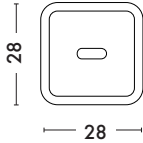

The HA stool is available in 5 seat heights:

65/70/75 and 80 cm.

For optimum comfort, a TOLIX® seat cushion can be added.

- Available in the color charts ESSENTIELS and TENDANCES
- Available in 5 seats heigh

(ex. Tabouret HA80)

Dimensions	HA65	HA70	HA75	HA80
HEIGHT	93 cm	98 cm	103 cm	113 cm
WIDTH	52.5 cm	52.5 cm	52.5 cm	52.5 cm
SEAT HEIGHT	64.5 cm	69.5 cm	74.5 cm	79.5 cm
SEAT WIDTH	28 cm	28 cm	28 cm	28 cm
ARMRESTS HEIGHT	89.5 cm	94.5 cm	99.5 cm	104.5 cm
WEIGHT	6.3 kg	6.5 kg	6.8 kg	7 kg