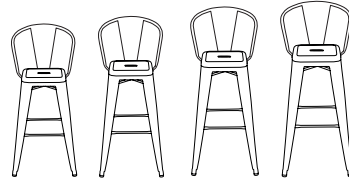

The HA stool is available in 5 seat heights:

65/70/75 and 80 cm.

For optimum comfort, a TOLIX® seat cushion can be added.

- Available in the color charts ESSENTIELS and TENDANCES
- Available in 5 seats heigh

TOLIX®

Tabourets HA

Designed by TOLIX

Product specifications

Designer	Xavier Pauchard	Xavier Pauchard
Utilisations	TOLIX® maison	TOLIX® outdoor
Matériaux	Steel	Steel with cataphoresis treatment
Finishes / Colors	Available in the colors and finishes of the color charts ESSENTIELS, TENDANCES and BRUT VERNIS	Available in some of the colors of the color charts ESSENTIELS and TENDANCES

(ex. Tabouret HA80)

Dimensions	HA65	HA70	HA75	HA80
HEIGHT	93 cm	98 cm	103 cm	113 cm
WIDTH	52.5 cm	52.5 cm	52.5 cm	52.5 cm
SEAT HEIGHT	64.5 cm	69.5 cm	74.5 cm	79.5 cm
SEAT WIDTH	28 cm	28 cm	28 cm	28 cm
ARMRESTS HEIGHT	89.5 cm	94.5 cm	99.5 cm	104.5 cm
WEIGHT	6.3 kg	6.5 kg	6.8 kg	7 kg