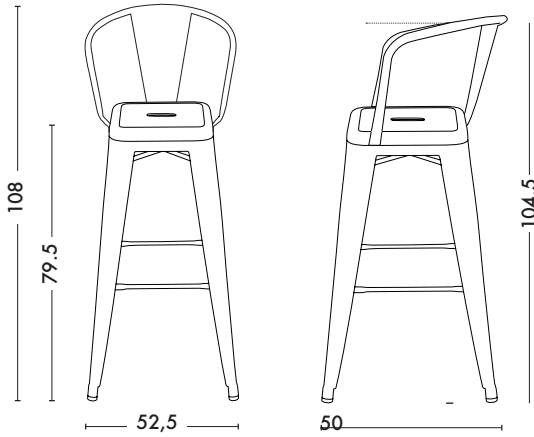

Tabourets HA

Designed by TOLIX

Product specifications