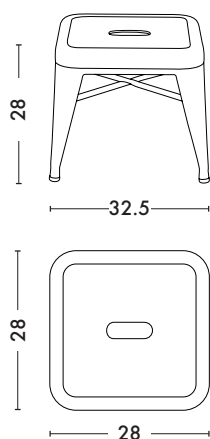

Tabouret H30

Designed by Tolix®

Product specifications