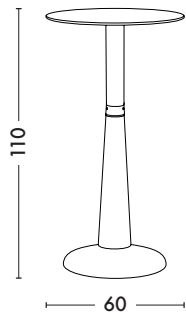

Table G Ø60 H

Designed by Xavier Pauchard

Product specifications

Designer	Xavier Pauchard
Use	TOLIX® maison
Material	Steel
Finishes / Colors	Available in the colors and finishes of the color charts ESSENTIELS and TENDANCES

Dimensions

LENGTH/DIAMETER	60 cm
WIDTH/DIAMETER	60 cm
HEIGHT	110 cm
WEIGHT	14,66 kg

Tolix® Essentiels

MAT	
MAT FINE TEXTURE	
	Blanc Ivoire Gris de Paris Citron Potiron Poivron Piment Bleu Océan Gris Souris Noir

Tolix® Tendances

Bourgogne Rose Fumé Sable Rose Poudré Terracotta Jaune Moutarde Corail Rouille Fauve Chocolat Noir Bleu Provence Bleu Nuit Gris Soie Vert Lichen Vert Empire Vert Canard Vert Anis Romarin Olive Anthracite Gris Martelé

TOLIX®