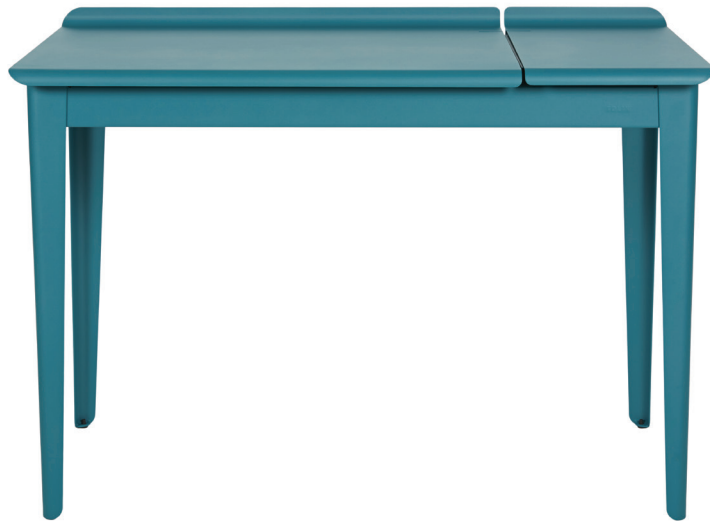

Bureau clapet^{*}

Designed by Sebastian Bergne Ltd.

*Flap desk

Small in size, the TOLIX® Flap Desk slips easily into small spaces. Put away documents and pencils using its flap. With a hole for cables, it is ready for a computer. In an entrance hall or on a mezzanine, it is perfect as a desk corner. Try it as a makeup table in a bedroom. It comes in all the colors and finishes from the TOLIX® ESSENTIELS, TENDANCES and BRUT VERNIS color charts.

TOLIX®

Bureau clapet

Designed by Sebastian Bergne Ltd.

Product specifications

Designer	Sebastian Bergne
Use	TOLIX maison
Material	Steel
Finishes / Colors	Available in the colors and finishes of the color charts ESSENTIELS and TENDANCES

Dimensions

LENGTH	105 cm
WIDTH	57 cm
TOP HEIGHT	75 cm
MAX HEIGHT	78 cm
WEIGHT	21 kg

Tolix® Essentiels

MAT	
MAT FINE TEXTURE	
	Blanc Ivoire Gris de Paris Citron Potiron Poivron Piment Bleu Océan Gris Souris Noir