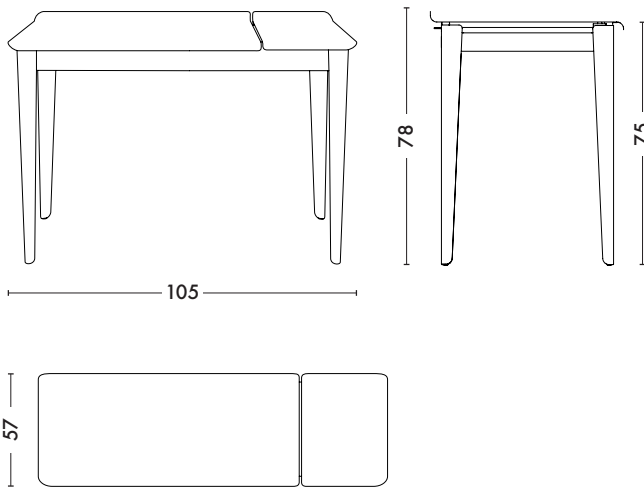

Bureau clapet

Designed by Sebastian Bergne Ltd.

Product specifications

Designer	Sebastian Bergne
Use	TOLIX maison
Material	Steel
Finishes / Colors	Available in the colors and finishes of the color charts ESSENTIELS and TENDANCES

Dimensions

LENGTH	105 cm
WIDTH	57 cm
TOP HEIGHT	75 cm
MAX HEIGHT	78 cm
WEIGHT	21 kg

Tolix® Essentiels

MAT	
MAT FINE TEXTURE	
	Blanc Ivoire Gris de Paris Citron Potiron Poivron Piment Bleu Océan Gris Souris Noir

Tolix® Tendances

Bourgogne Rose Fumé Sable Rose Poudré Terracotta Jaune Moutarde Corail Rouille Fauve Chocolat Noir Bleu Provence Bleu Nuit Gris Soie Vert Lichen Vert Empire Vert Canard Vert Anis Romarin Olive Anthracite Gris Martelé

TOLIX®