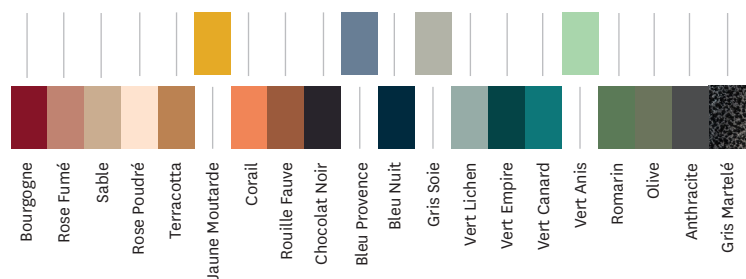

Tolix® Tendances