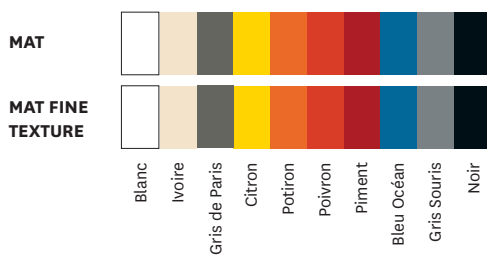

Tolix® Essentiels