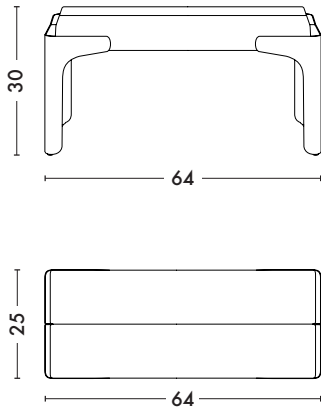

### Dimensions

LENGTH	64 cm
DEPTH	25 cm
HEIGHT	30 cm
SEAT DEPTH	24.5 cm

<b>Designer</b>	Normal Studio
<b>Use</b>	<b>TOLIX®</b> maison
<b>Material</b>	Steel
<b>Finishes / Colors</b>	Available in the colors and finishes of the color charts ESSENTIELS, TENDANCES and BRUT VERNIS
<b>Weight</b>	6.0 kg