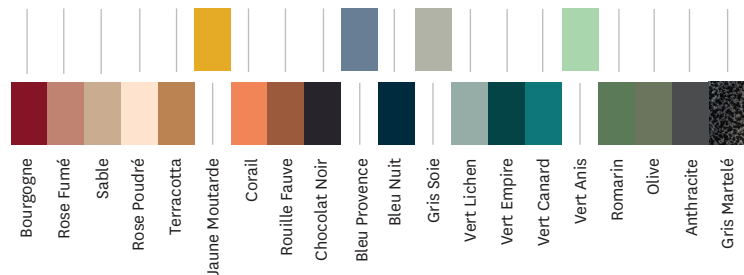

Tolix® Tendances