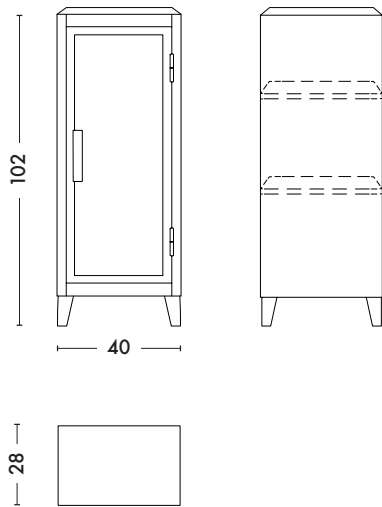

B1 Bas perforé Slim

Designed by Chantal Andriot

Product specifications