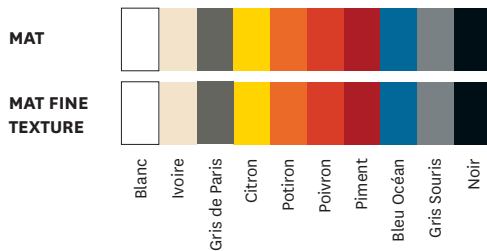

Tolix® Essentiels