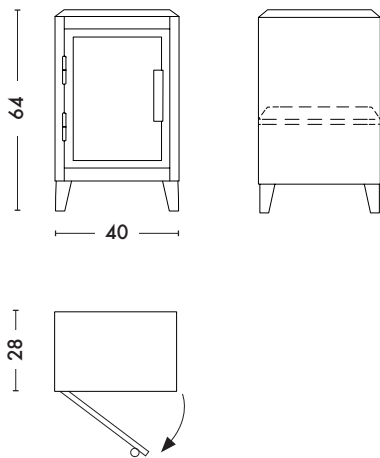

B1 H64 perforé Slim

Designed by Chantal Andriot

Door opening left

Product specifications

Designer	Chantal Andriot
Use	TOLIX® maison
Material	Steel - oak handle (painted steel handle optional)
Finishes / Colors	Available in the colors and finishes of the color charts ESSENTIELS and TENDANCES
Weight	10.5 kg
	One shelf included

Dimensions

LENGTH	40 cm
DEPTH	28 cm
HEIGHT	64 cm

Product reference

	WOOD HANDLE
B1 H64 SLIM Opening to the left (handle on the right)	Ref. 08288

Tolix® Essentiels

MAT	
MAT FINE TEXTURE	

Tolix® Tendances

Bourgogne Rose Fumé Sable Rose Poudré Terracotta Jaune Moutarde Corail Rouille Fauve Chocolat Noir Bleu Provence Bleu Nuit Gris Soie Vert Lichen Vert Empire Vert Canard Vert Anis Romarin Olive Anthracite Gris Martelé

TOLIX®