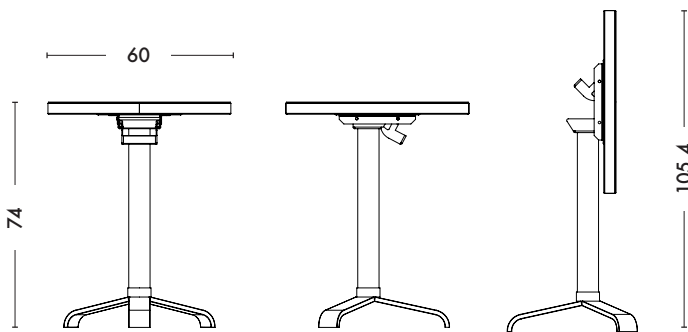

Guéridon 77 - Rond plateau basculant

Designed by Chantal Andriot

Product specifications

Designer	Chantal Andriot
Uses	TOLIX® outdoor
Materials	Inox
Finishes / Colors	Available in the colors and finishes of the color charts ESSENTIELS, TENDANCES and BRUT VERNIS

Dimensions	Guéridon 77 plateau basculant Ø60
DIAMETER	60 cm
HEIGHT	74 cm
HEIGHT (Folded table top)	105,4 cm
WEIGHT	17,3 kg

Tolix® Brut Vernis

Vernis Brillant

Vernis Gris lasure

Vernis Satiné

Tolix® Essentiels

MAT	Blanc	Ivoire	Gris de Paris	Citron	Potiron	Poivron	Piment	Bleu Océan	Gris Souris	Noir
MAT FINE TEXTURE										

Tolix® Tendances

Bourgogne	Rose Fumé	Sable	Rose Poudré	Terracotta	Jaune Moutarde	Corail	Rouille Fauve	Chocolat Noir	Bleu Provence	Bleu Nuit	Gris Soie	Vert Lichen	Vert Empire	Vert Canard	Vert Anis	Romarin	Olive	Anthracite	Gris Martelé

TOLIX®