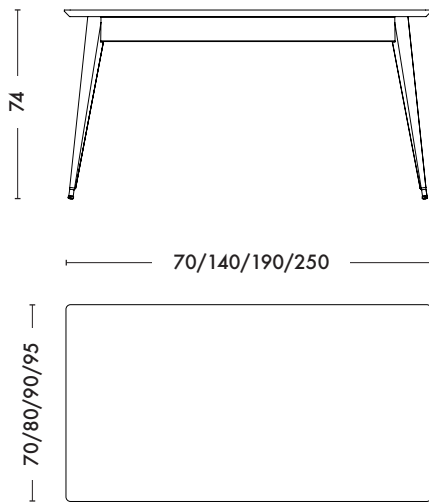

Table 55 plateau chêne

Designed by Chantal Andriot

Product specifications

Designer	Chantal Andriot
Use	TOLIX® maison
Materials	Steel frame and legs Solid oak top
Finishes / Colors	Available in the colors and finishes of the color charts ESSENTIELS, TENDANCES and BRUT VERNIS

Dimensions	Table 55 oak top 70	Table 55 oak top 140	Table 55 oak top 190	Table 55 oak top 195	CUSTOM MADE
LENGTH	70 cm	140 cm	190 cm	195 cm	max. 240 cm
WIDTH	70 cm	80 cm	90 cm	95 cm	max. 115 cm
HEIGHT	74 cm	74 cm	74 cm	74 cm	74 cm
WEIGHT	13 kg	25,5 kg	36,8 kg	47,6 kg	

Tolix® Brut Vernis

Vernis
Brillant

Vernis
Gris lasure

Vernis
Satiné

Tolix® Essentiels

	Blanc	Ivoire	Gris de Paris	Citron	Potiron	Poivron	Piment	Bleu Océan	Gris Souris	Noir
MAT										
MAT FINE TEXTURE										

Tolix® Tendances

Bourgogne	Rose Fumé	Sable	Rose Poudré	Terracotta	Jaune Moutarde	Corail	Rouille Fauve	Chocolat Noir	Bleu Provence	Bleu Nuit	Gris Soie	Vert Lichen	Vert Empire	Vert Canard	Vert Anis	Romarin	Olive	Anthracite	Gris Martelé

TOLIX®