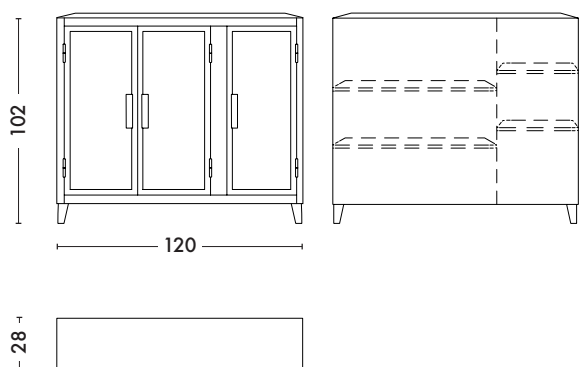

Mini room, maxi storage! The B3 low perforated Slim is the must-have shallow cabinet for storing all kinds of things: crockery, linen, books, accessories, etc...

Composed of 2 large and 2 small removable and adjustable shelves, it offers a large storage capacity and can be adapted to the height of your objects.

**** Optional painted steel handle***

- Available in ESSENTIAL and TRENDED color charts
- Contains 2 large and 2 small removable and adjustable shelves
- Possibility to purchase a set of 2 additional shelves

TOLIX®

B3 Bas perforé Slim

Designed by Chantal Andriot

Product specifications

| | |
|--------------------------|---|
| Designer | Chantal Andriot |
| Use | TOLIX® maison |
| Material | Steel - oak handle (painted steel handle optional) |
| Finishes / Colors | Available in the colors and finishes of the color charts ESSENTIELS and TENDANCES |
| Weight | 39.9 kg |
| | 2 long and 2 small shelves included. Extra set of 2 shelves are available. |