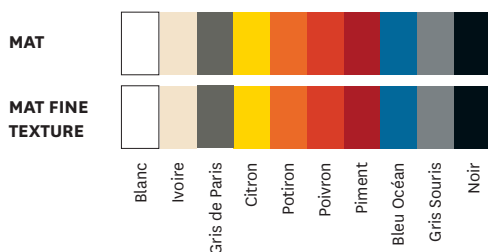

Tolix® Essentiels