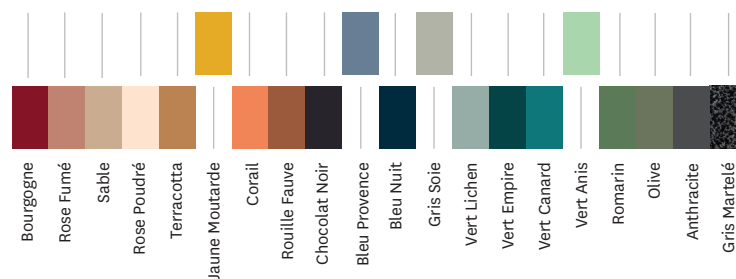

Tolix® Tendances