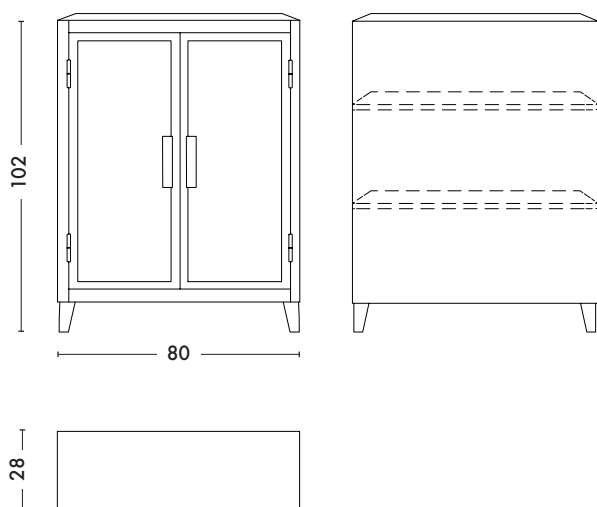

B2 Bas perforé Slim

Designed by Chantal Andriot

Product specifications