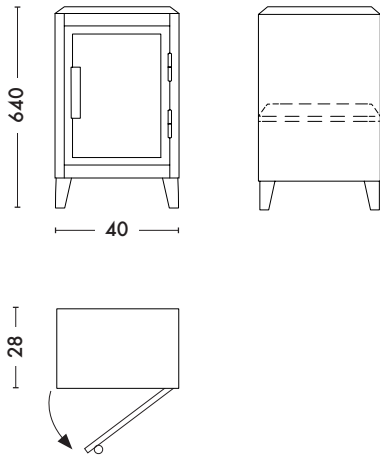

B1 H64 perforé Slim

Designed by TOLIX®

Door opening right

Product specifications

Designer	Chantal Andriot
Use	TOLIX® maison
Material	Steel - oak handle (painted steel handle optional)
Finishes / Colors	Available in the colors and finishes of the color charts ESSENTIELS and TENDANCES
Weight	10.5 kg
One shelf included	

Dimensions

LENGTH	40 cm
DEPTH	28 cm
HEIGHT	64 cm

Product reference

	WOOD HANDLE
B1 H64 SLIM Opening to the right (handle on the left)	Ref. 08287

Tolix® Essentiels

MAT	
MAT FINE TEXTURE	
	Blanc Ivoire Gris de Paris Citron Potiron Poivron Piment Bleu Océan Gris Souris Noir

Tolix® Tendances

Bourgogne Rose Fumé Sable Rose Poudré Terracotta Jaune Moutarde Corail Rouille Fauve Chocolat Noir Bleu Provence Bleu Nuit Gris Soie Vert Lichen Vert Empire Vert Canard Vert Anis Romarin Olive Anthracite Gris Martelé

TOLIX®