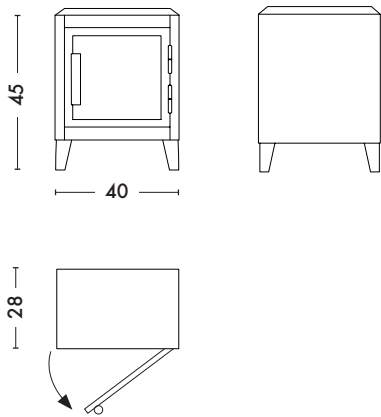

The B1 H45 Slim is the smallest piece of furniture in the Tolix® perforated range. Available in left or right opening version, it is perfectly suitable as a bedside cabinet for an adult or a child bedroom.

** Optional painted steel handle*

- NEW PRODUCT 2021
- Available in ESSENTIELS and TENDANCES color charts
- Available opening to the right or left

TOLIX®

B1 H45 perforé Slim

Designed by Chantal Andriot

Door opening right

Product specifications

Dimensions

LENGTH	40 cm
DEPTH	28 cm
HEIGHT	45 cm

Designer	Chantal Andriot
Use	TOLIX® maison
Material	Steel - oak handle (painted steel handle optional)
Finishes / Colors	Available in the colors and finishes of the color charts ESSENTIELS and TENDANCES
Weight	6.5 kg