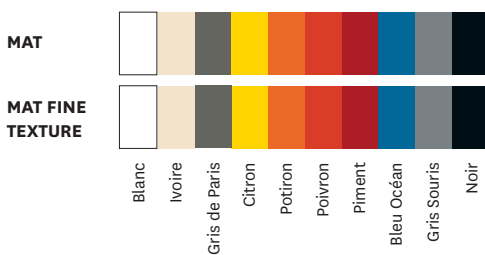

** Optional painted steel handle*

- Available in ESSENTIELS and TENDANCES color charts
- Available opening to the right or left

TOLIX®

B1 H45 perforé Slim

Designed by Chantal Andriot

Door opening left

Product specifications

Dimensions

LENGTH	40 cm
DEPTH	28 cm
HEIGHT	45 cm

Designer	Chantal Andriot
Use	TOLIX® maison
Material	Steel - oak handle (painted steel handle optional)
Finishes / Colors	Available in the colors and finishes of the color charts ESSENTIELS and TENDANCES
Weight	6.5 kg

Product reference

	WOOD HANDLE
B1 H45 SLIM Opening to the left (handle on the right)	Ref. 08286

Tolix® Essentiels

Tolix® Tendances

TOLIX®