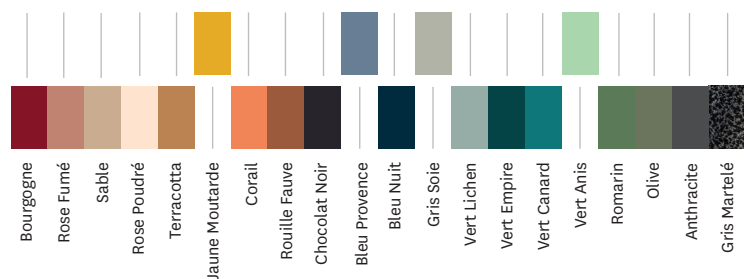

** Optional painted steel handle*

- Available in ESSENTIELS and TENDANCES color charts
- Available opening to the right or left

TOLIX®

B1 H45 perforé Slim

Designed by Chantal Andriot

Door opening left

Product specifications

Dimensions

LENGTH	40 cm
DEPTH	28 cm
HEIGHT	45 cm

Designer	Chantal Andriot
Use	TOLIX® maison
Material	Steel - oak handle (painted steel handle optional)
Finishes / Colors	Available in the colors and finishes of the color charts ESSENTIELS and TENDANCES
Weight	6.5 kg

Product reference

	WOOD HANDLE
B1 H45 SLIM Opening to the left (handle on the right)	Ref. 08286

Tolix® Essentiels

Tolix® Tendances

TOLIX®