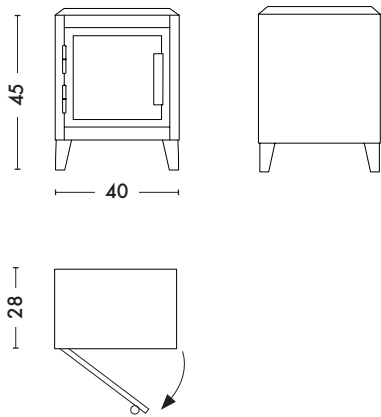

The B1 H45 Slim is the smallest piece of furniture in the Tolix® perforated range. Available in left or right opening version, it is perfectly suitable as a bedside cabinet for an adult or a child bedroom.

** Optional painted steel handle*

- Available in ESSENTIELS and TENDANCES color charts
- Available opening to the right or left

TOLIX®

B1 H45 perforé Slim

Designed by Chantal Andriot

Door opening left

Product specifications

Dimensions

LENGTH	40 cm
DEPTH	28 cm
HEIGHT	45 cm

Designer	Chantal Andriot
Use	TOLIX® maison
Material	Steel - oak handle (painted steel handle optional)
Finishes / Colors	Available in the colors and finishes of the color charts ESSENTIELS and TENDANCES
Weight	6.5 kg

Product reference

	WOOD HANDLE
B1 H45 SLIM Opening to the left (handle on the right)	Ref. 08286

Tolix® Essentiels

Tolix® Tendances

TOLIX®