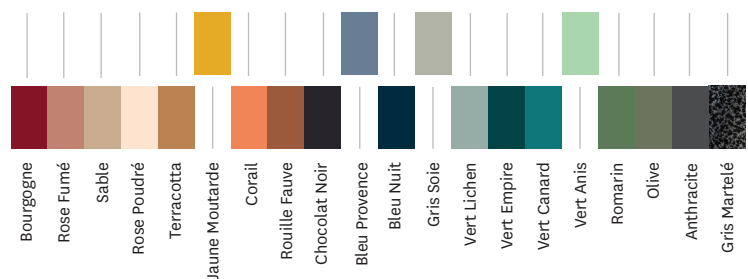

Designed by Chantal Andriot

Product specifications

Designer	Chantal Andriot
Uses	TOLIX® outdoor
Materials	Inox
Finishes / Colors	Available in the colors and finishes of the color charts ESSENTIELS, TENDANCES and BRUT VERNIS

Dimensions	Guéridon 77 plateau basculant 70 x 70
LENGTH / WIDTH	70 x 70 cm
HEIGHT	110 cm
HEIGHT (Folded table top)	146,4 cm
WEIGHT	21,9 kg

Tolix® Brut Vernis

Vernis Brillant

Vernis Gris lasure

Vernis Satiné

Tolix® Essentiels

Tolix® Tendances

TOLIX®