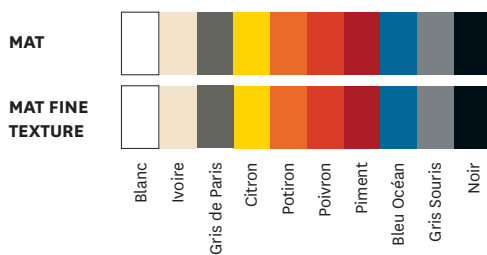

- Robust and easy to handle rocker system
- Stainless steel design
- Available in the color charts ESSENTIELS, TENDANCES and BRUT VERNIS
- Available in round table top version (Diameter 60 cm)

TOLIX®

Guéridon 77 - Carré plateau basculant - H110

Designed by Chantal Andriot

Product specifications

Designer	Chantal Andriot
Uses	TOLIX® outdoor
Materials	Inox
Finishes / Colors	Available in the colors and finishes of the color charts ESSENTIELS, TENDANCES and BRUT VERNIS

Dimensions	Guéridon 77 plateau basculant 70 x 70
LENGTH / WIDTH	70 x 70 cm
HEIGHT	110 cm
HEIGHT (Folded table top)	146,4 cm
WEIGHT	21,9 kg

Tolix® Brut Vernis

Vernis Brillant

Vernis Gris lasure

Vernis Satiné

Tolix® Essentiels

Tolix® Tendances

TOLIX®