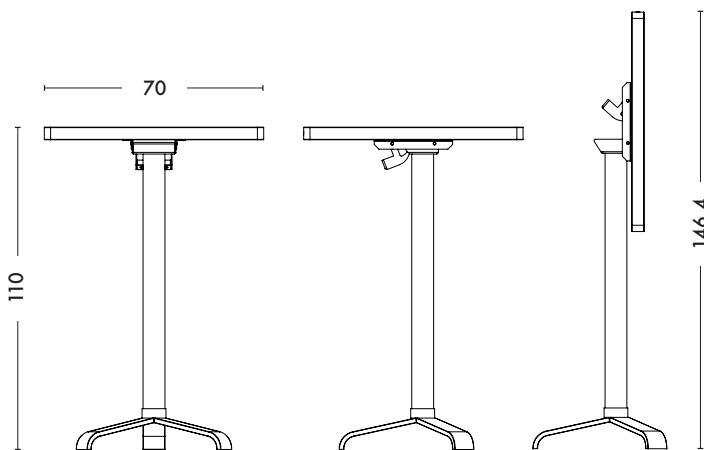

Guéridon 77 - Carré plateau basculant - H110

Designed by Chantal Andriot

Product specifications