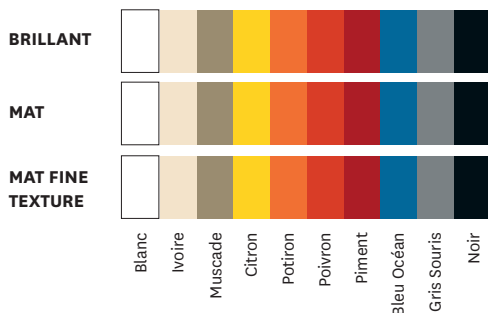

Tolix® Brut Vernis

Tolix® Essentiels