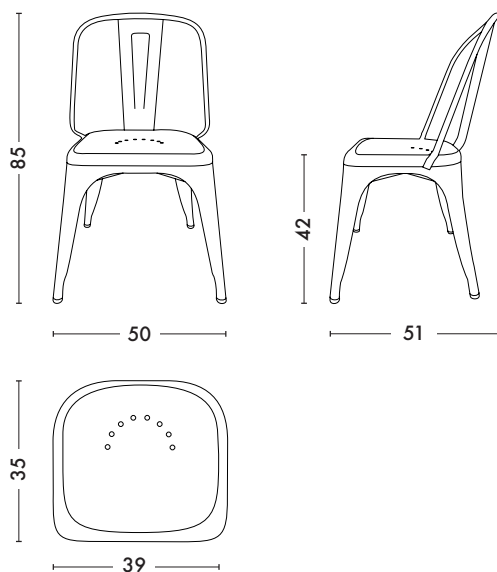

Chaise AC

Designed by Xavier Pauchard

Product specifications