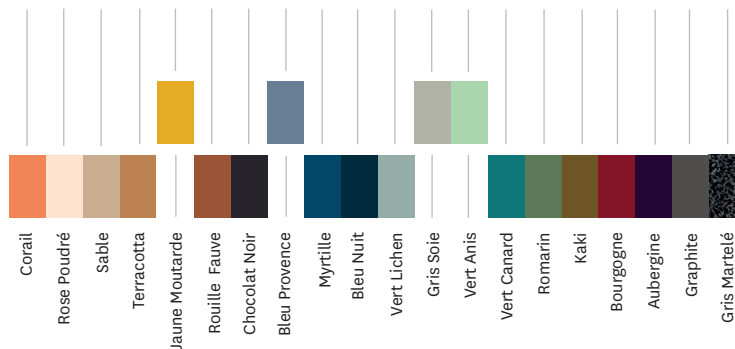

Tolix® Tendances