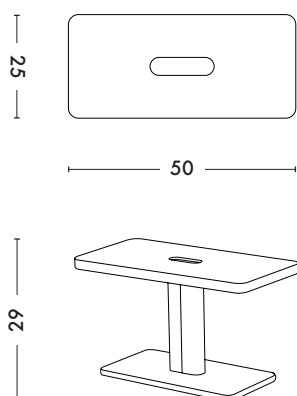

Table d'appoint AZUR

Designed by Frédéric Gaunet

Product specifications