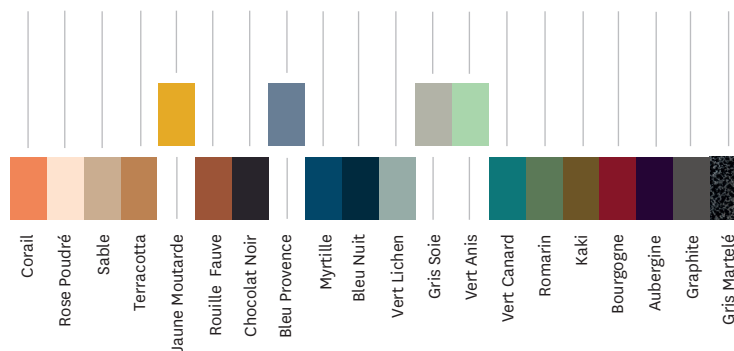

This patio pair imagined by designer Frédéric Gaunet respects TOLIX[®]'s DNA. The brand's expertise in the art of stamping and folding sheet metal produces stainless steel furniture with timeless contours. The Sun Lounger and Azur Side Table are available in all the finishes and colors of our ESSENTIELS, TENDANCES and BRUT VERNIS color charts.

· Available in the color charts ESSENTIELS, TENDANCES and BRUT VERNIS

TOLIX[®]

Table d'appoint AZUR

Designed by Frédéric Gaunet

Product specifications

Designer	Frédéric Gaunet
Use	TOLIX® outdoor
Materials	Stainless steel
Finishes / Colors	Available in the colors and finishes of the color charts ESSENTIELS, TENDANCES and BRUT VERNIS
Weight	4.0 kg

Dimensions

LENGTH	50 cm
DEPTH	25 cm
HEIGHT	29 cm

Tolix® Brut Vernis

Tolix® Essentiels

Tolix® Tendances

TOLIX®