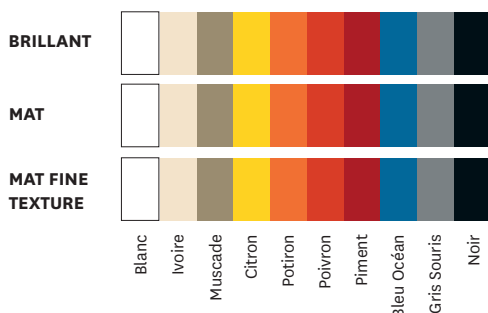

Tolix® Brut Vernis

Tolix® Essentiels