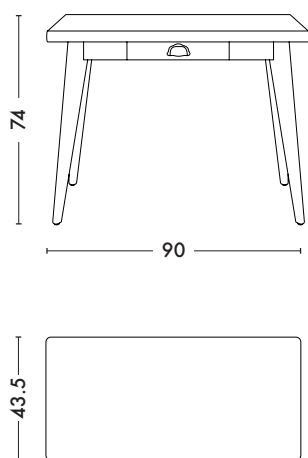

Console 55 - Pieds bois

Designed by Tolix®

Product specifications