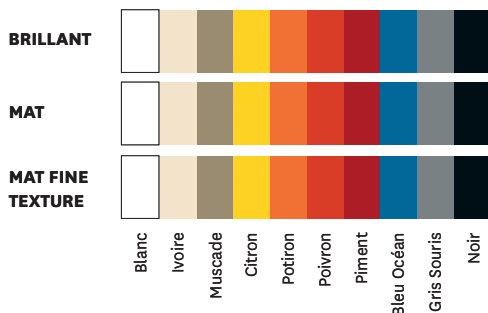

Tolix® Brut Vernis

Tolix® Essentiels