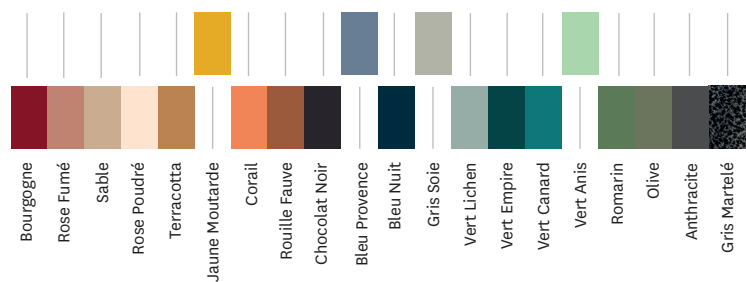

- Stackable
- Available in the color charts ESSENTIELS and TENDANCES

TOLIX®

Café TOLIX®

Plateau S

Designed by Kilian Schindler

Designer	TOLIX®
Use	TOLIX® maison
Material	Steel
Finishes / Colors	Available in the colors and finishes of the color charts ESSENTIELS and TENDANCES
Weight	0.9 kg

Tolix® Essentiels

Tolix® Tendances

TOLIX®