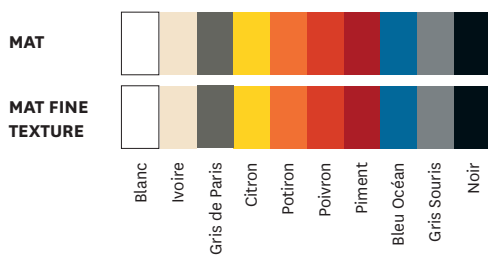

Our small tray has been manufactured according to Tolix's know-how : folding and stamping of the metal sheets. A useful accessory thanks to its stackability. Available in the color charts ESSENTIELS and TENDANCES, it will go with all types of interior decoration.

- Stackable
- Available in the color charts ESSENTIELS and TENDANCES

TOLIX®

Café TOLIX®

Plateau S

Designed by Kilian Schindler

Designer	TOLIX®
Use	TOLIX® maison
Material	Steel
Finishes / Colors	Available in the colors and finishes of the color charts ESSENTIELS and TENDANCES
Weight	0.9 kg

Tolix® Essentiels

Tolix® Tendances

TOLIX®