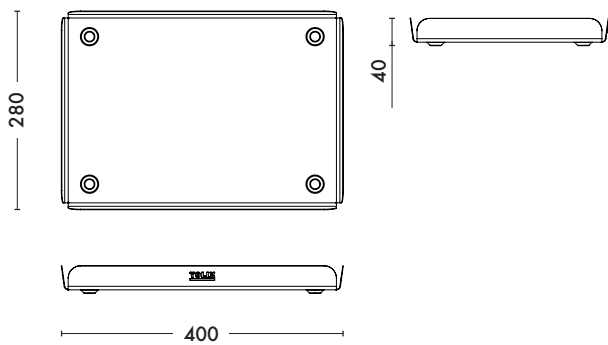

Café TOLIX®

Plateau S

Designed by Kilian Schindler