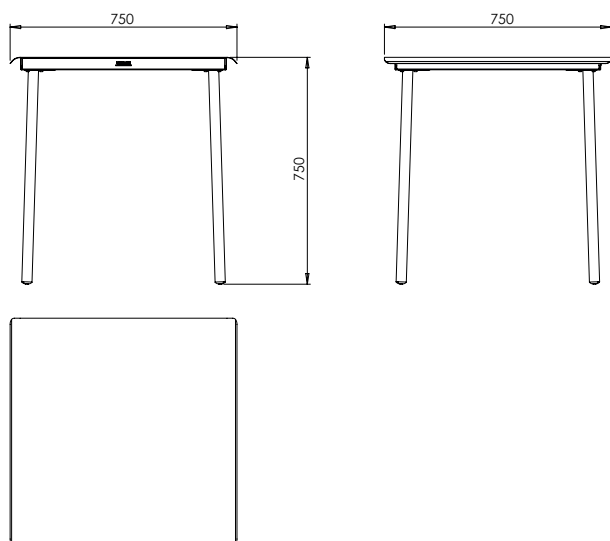

Table PATIO café

Designed by Pauline Deltour

Product specifications

Designer	Pauline Deltour
Use	TOLIX® outdoor
Material	Stainless steel
Finishes / Colors	Available in the colors and finishes of the color charts ESSENTIELS, and TENDANCES except VARNISHES.
Accessories	Delivery with rubber feet

	Dimensions	Custom made
LENGTH	75 cm	max. 240 cm
WIDTH	75 cm	max. 110 cm
HEIGHT	75 cm	75 cm
WEIGHT	13,5 kg	

Tolix® Essentiels

	Blanc	Ivoire	Muscade	Citron	Potiron	Poivron	Piment	Bleu Océan	Gris Souris	Noir
BRILLANT										
MAT										
MAT FINE TEXTURE										

Tolix® Tendances

Corail	Rose Poudré	Sable	Terracotta	Jaune Moutarde	Rouille Fauve	Chocolat Noir	Bleu Provence	Myrtille	Bleu Nuit	Vert Lichen	Gris Soie	Vert Anis	Vert Canard	Romarin	Kaki	Bourgogne	Aubergine	Graphite	Gris Martelé

TOLIX®