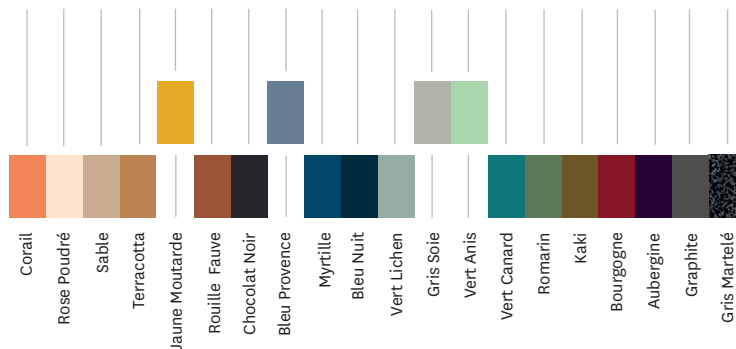

Tolix® Tendances