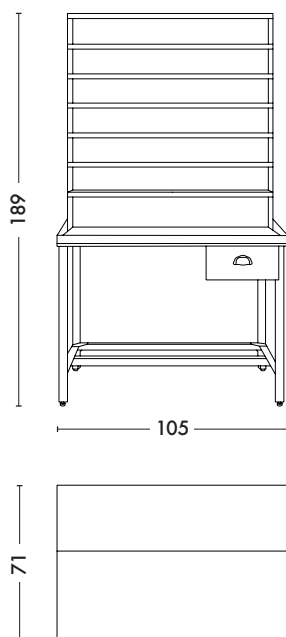

Casier de tri

Designed by Xavier Pauchard

Product specifications