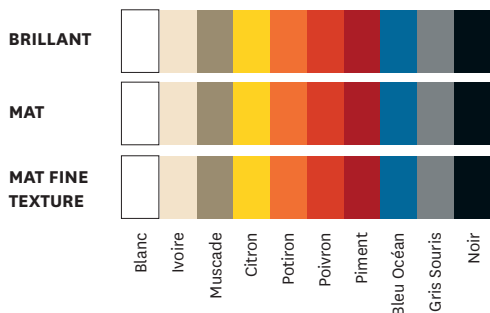

Tolix® Brut Vernis

Tolix® Essentiels