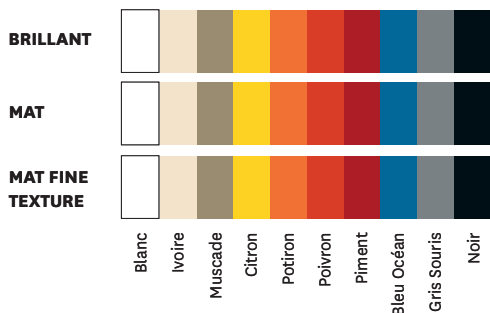

Tolix® Brut Vernis

Tolix® Essentiels