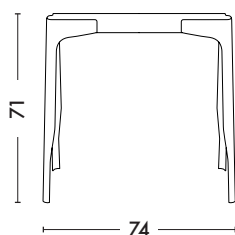

Tréteaux Y

Designed by Normal Studio

Product specifications