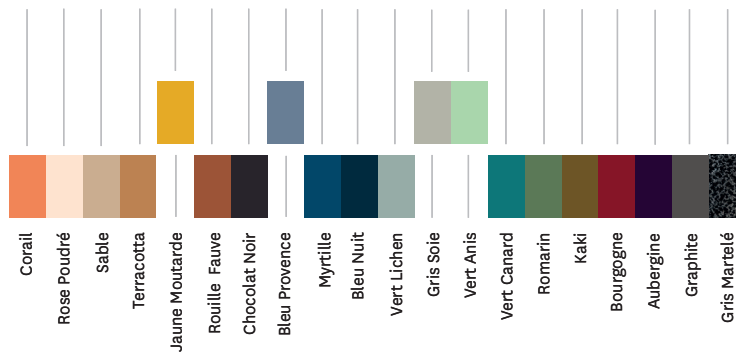

Tolix® Tendances