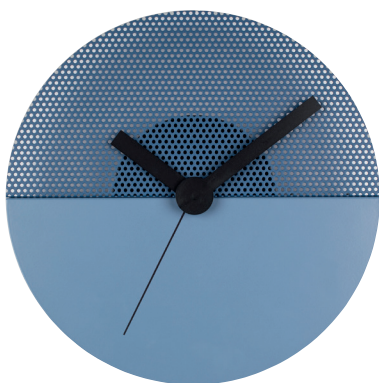

TOLIX Time

standard version

Designed by Kilian Schindler

Kilian Schindler's TOLIX Time clock will fit any wall in the house thanks to a minimalist and playful design. Its concept is based on the assembly of 2 pieces of metal assembled in a round shape.

The TOLIX Time clock - standard version - is available in 3 models.

- Quartz movement
- Works with battery : AA - 1,5 V - LR6 (not included)

TOLIX®

TOLIX Time

standard version

Designed by Kilian Schindler

Product specifications

Dimensions
DIAMETER
DEPTH

30 cm
4,5 cm

Designer	Kilian Schindler
Use	TOLIX® maison
Material	Steel
Weight	1.0 kg
Specificity	Can be adjusted through 360°

Poivron / Corail
steel / steel

VERSION A

Myrtille / Bleu Provence
perforated steel / steel

VERSION B

Vert anis / Romarin
perforated steel /
perforated steel

VERSION C

Poivron / Corail
steel / steel

TOLIX®