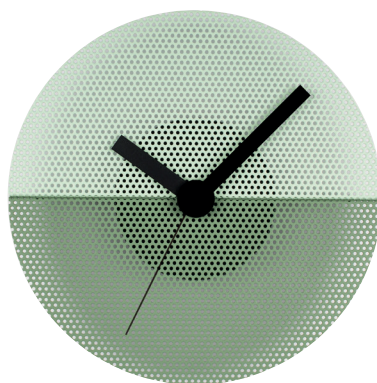

TOLIX Time

standard version

Designed by Kilian Schindler

Kilian Schindler's TOLIX Time clock will fit any wall in the house thanks to a minimalist and playful design. Its concept is based on the assembly of 2 pieces of metal assembled in a round shape.

The TOLIX Time clock - standard version - is available in 3 models.

- Quartz movement
- Works with battery : AA - 1,5 V - LR6 (not included)

TOLIX®

TOLIX Time

standard version

Designed by Kilian Schindler

Product specifications

Dimensions
DIAMETER
DEPTH

30 cm
4,5 cm

Designer	Kilian Schindler
Use	TOLIX® maison
Material	Steel
Weight	1.0 kg
Specificity	Can be adjusted through 360°

Poivron / Corail
steel / steel

VERSION A

Myrtille / Bleu Provence
perforated steel / steel

VERSION B

Vert anis / Romarin
perforated steel /
perforated steel

VERSION C

Poivron / Corail
steel / steel

TOLIX®