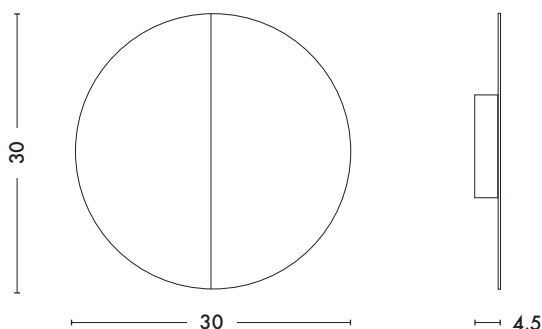

Dimensions
DIAMETER
DEPTH

30 cm
4,5 cm

Designer	Kilian Schindler
Use	TOLIX® maison
Material	Steel
Weight	1.0 kg
Specificity	Can be adjusted through 360°

Poivron / Corail
steel / steel

VERSION A

Myrtille / Bleu Provence
perforated steel / steel