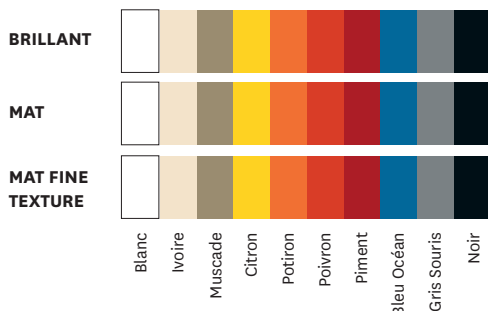

Tolix® Brut Vernis

Tolix® Essentiels