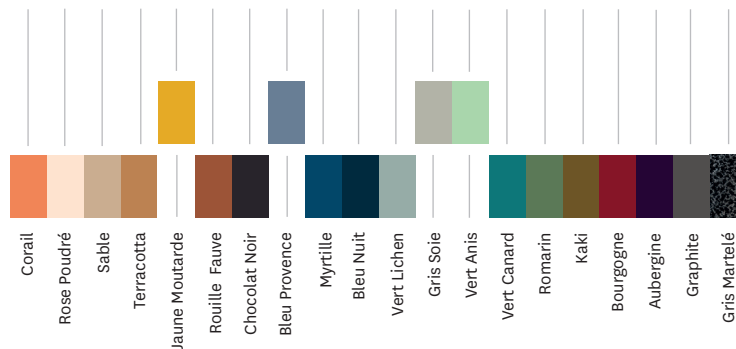

Tolix® Tendances