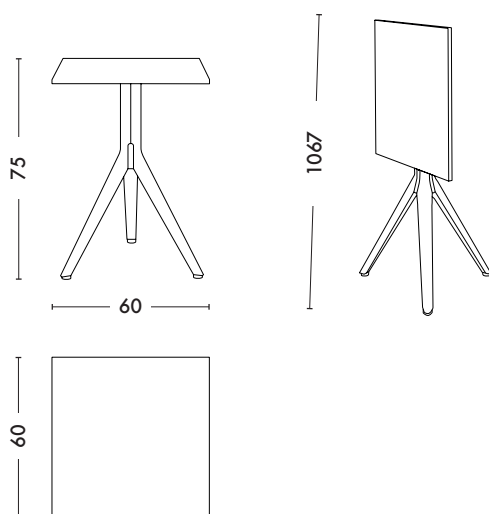

Guéridon N*

Designed by Patrick Norguet

*N Pedestal Table

Created in 2013, the N Pedestal Table is the practical and robust table for bistros.

«For this collaboration with TOLIX®, I conceived the N Pedestal table, a new family of tables in answer to restaurateurs' needs. TOLIX®'s first ever folding table, the N Pedestal table with its tilting top can be moved around and put away easily. It captures TOLIX®'s taste for sound models that are functional and obvious in their use. It can be used with chairs, but it was created with the new T14 Chair in mind: an elegant TOLIX® duo, fully coherent for terraces around the world.» Patrick Norguet, Designer Made from stainless steel, the N Pedestal table can be used outside. It is available in both normal height and tall versions, and comes in all the colors and finishes from the TOLIX® ESSENTIELS, TENDANCES and BRUT VERNIS color charts.

Designer	Patrick Norguet
Use	TOLIX® outdoor
Material	Stainless steel
Finishes / Colors	Available in the colors and finishes of the color charts ESSENTIELS, TENDANCES and BRUT VERNIS

Dimensions	Guéridon N
LENGTH	60 cm
WIDTH	60 cm
HEIGHT	74 cm
HEIGHT (folded)	106,7 cm
WEIGHT	11,5 kg