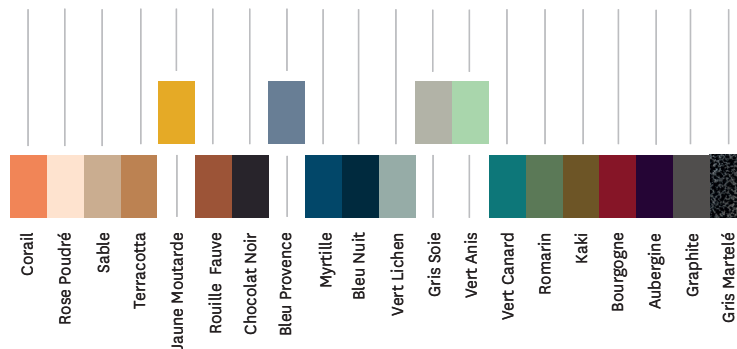

- Available in the color charts ESSENTIELS, TENDANCES and BRUT VERNIS
- Available in high version (cf. Guéridon N / N Pedestal date sheet)

TOLIX®

Guéridon N

Designed by Patrick Norguet

Product specifications

Designer	Patrick Norguet
Use	TOLIX® outdoor
Material	Stainless steel
Finishes / Colors	Available in the colors and finishes of the color charts ESSENTIELS, TENDANCES and BRUT VERNIS

Dimensions	Guéridon N
LENGTH	60 cm
WIDTH	60 cm
HEIGHT	74 cm
HEIGHT (folded)	106,7 cm
WEIGHT	11,5 kg

Tolix® Brut Vernis

Tolix® Essentiels

Tolix® Tendances

TOLIX®