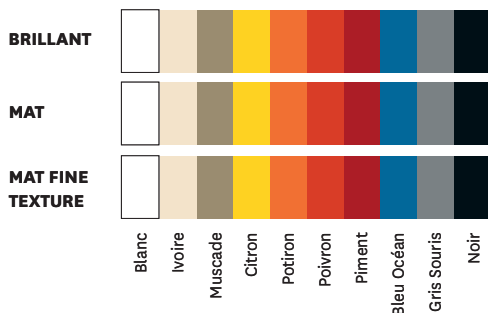

- Available in the color charts ESSENTIELS, TENDANCES and BRUT VERNIS
- Available in high version (cf. Guéridon N / N Pedestal date sheet)

TOLIX®

Guéridon N

Designed by Patrick Norguet

Product specifications

Designer	Patrick Norguet
Use	TOLIX® outdoor
Material	Stainless steel
Finishes / Colors	Available in the colors and finishes of the color charts ESSENTIELS, TENDANCES and BRUT VERNIS

Dimensions	Guéridon N
LENGTH	60 cm
WIDTH	60 cm
HEIGHT	74 cm
HEIGHT (folded)	106,7 cm
WEIGHT	11,5 kg

Tolix® Brut Vernis

Tolix® Essentiels

Tolix® Tendances

TOLIX®