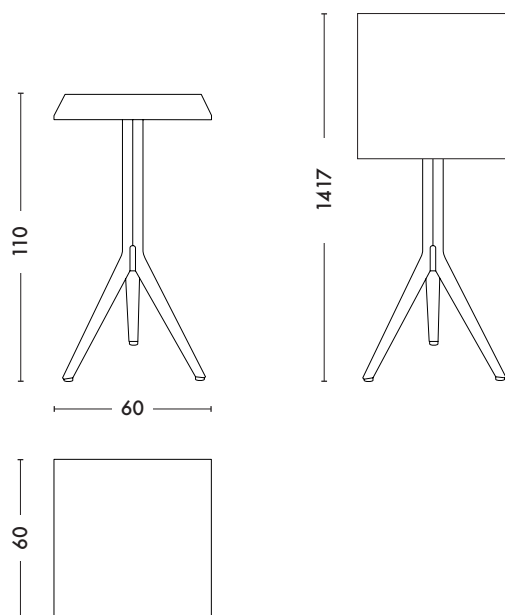

Guéridon N^{*} mange debout

Designed by Patrick Norguet

*N Pedestal Table

Created in 2013, the N Pedestal Table is the practical and robust table for bistros.

«For this collaboration with TOLIX[®], I conceived the N Pedestal table, a new family of tables in answer to restaurateurs' needs. TOLIX[®]'s first ever folding table, the N Pedestal table with its tilting top can be moved around and put away easily. It captures TOLIX[®]'s taste for sound models that are functional and obvious in their use. It can be used with chairs, but it was created with the new T14 Chair in mind: an elegant TOLIX[®] duo, fully coherent for terraces around the world.» Patrick Norguet, Designer Made from stainless steel, the N Pedestal table can be used outside. It is available in both normal height and tall versions, and comes in all the colors and finishes from the TOLIX[®] ESSENTIELS, TENDANCES and BRUT VERNIS color charts.

Designer	Patrick Norguet
Use	TOLIX® outdoor
Material	Stainless steel
Finishes / Colors	Available in the colors and finishes of the color charts ESSENTIELS, TENDANCES and BRUT VERNIS

Dimensions	Guéridon N «high bar table»
LENGTH	60 cm
WIDTH	60 cm
HEIGHT	110 cm
HEIGHT (folded)	141,7 cm
POIDS	13 kg