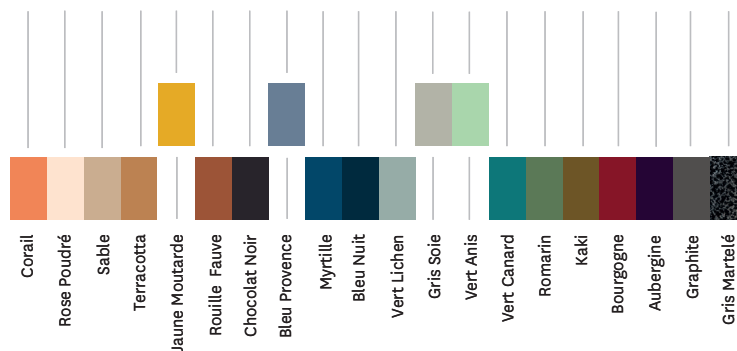

- Available in the color charts ESSENTIELS, TENDANCES and BRUT VERNIS
- Available in standard height version (Cf. Guéridon N data sheet)

TOLIX[®]

Guéridon N mange debout

Designed by Patrick Norguet

Product specifications

Designer	Patrick Norguet
Use	TOLIX® outdoor
Material	Stainless steel
Finishes / Colors	Available in the colors and finishes of the color charts ESSENTIELS, TENDANCES and BRUT VERNIS

Dimensions	Guéridon N «high bar table»
LENGTH	60 cm
WIDTH	60 cm
HEIGHT	110 cm
HEIGHT (folded)	141,7 cm
POIDS	13 kg

Tolix® Brut Vernis

Tolix® Essentiels

Tolix® Tendances

TOLIX®