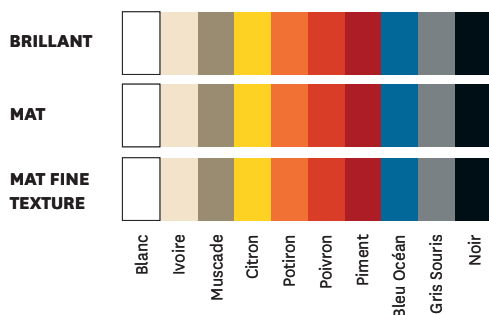

- Available in the color charts ESSENTIELS, TENDANCES and BRUT VERNIS
- Available in standard height version (Cf. Guéridon N data sheet)

TOLIX[®]

Guéridon N mange debout

Designed by Patrick Norguet

Product specifications

Designer	Patrick Norguet
Use	TOLIX® outdoor
Material	Stainless steel
Finishes / Colors	Available in the colors and finishes of the color charts ESSENTIELS, TENDANCES and BRUT VERNIS

Dimensions	Guéridon N «high bar table»
LENGTH	60 cm
WIDTH	60 cm
HEIGHT	110 cm
HEIGHT (folded)	141,7 cm
POIDS	13 kg

Tolix® Brut Vernis

Tolix® Essentiels

Tolix® Tendances

TOLIX®