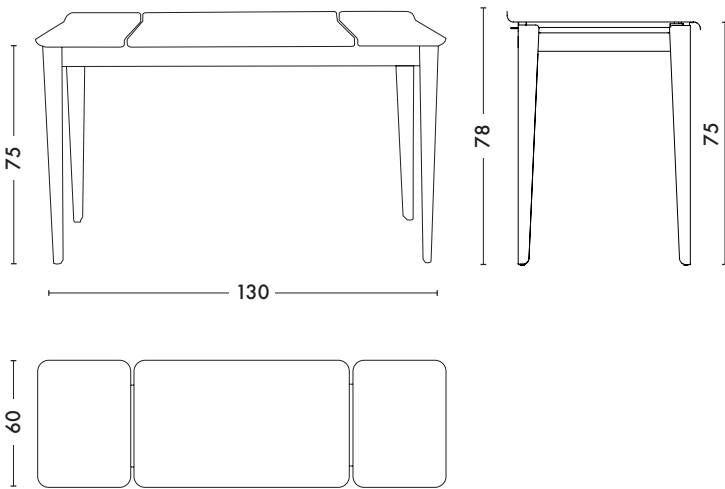

Grand Bureau Clapet

Designed by Sebastian Bergne Ltd.

Product specifications

Designer	Sebastian Bergne Ltd.
Use	TOLIX® maison
Material	Steel
Finishes / Colors	Available in the colors and finishes of the color charts ESSENTIELS and TENDANCES

Dimensions

LENGTH	130 cm
WIDTH	60 cm
TOP HEIGHT	75 cm
MAX HEIGHT	78 cm
WEIGHT	25,5 kg

Tolix® Essentiels

BRILLANT	
MAT	
MAT FINE TEXTURE	
	Blanc Ivoire Muscade Citron Potiron Poivre Piment Bleu Océan Gris Souris Noir

Tolix® Tendances

Corail Rose Poudré Sable Terracotta Jaune Moutarde Rouille Fauve Chocolat Noir Bleu Provence Myrtille Bleu Nuit Vert Lichen Gris Soie Vert Anis Vert Canard Romarin Kaki Bourgogne Aubergine Graphite Gris Martelé

TOLIX®