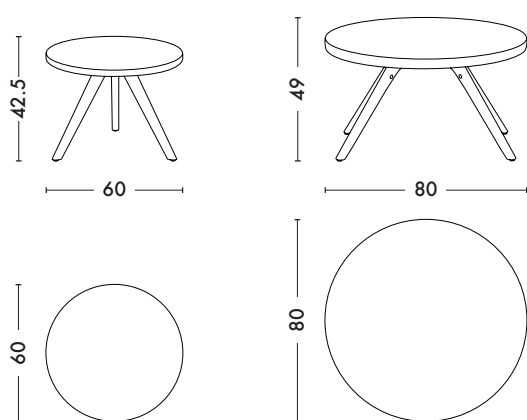

Tables basses K17*

Designed by Tolix®

*K17 Tables

Designed for both indoor and outdoor use thanks to stainless steel and Iroko wood, the elegant little K17 Coffee Tables are just as at home in a living room as on a patio. Available in 60 and 80cm diameters as well as heights of 42.5cm and 49cm, they are also stackable. Choose from any of the colors and finishes in the ESSENTIELS, TENDANCES and BRUT VERNIS color charts.

• Available in the color charts ESSENTIELS, TENDANCES and BRUT VERNIS

TOLIX®

Tables basses K17

Designed by Tolix®

Product specifications

Designer	TOLIX®
Use	TOLIX® outdoor TOLIX® maison
Material	Stainless steel and Iroko
Finishes / Colors	Available in the colors and finishes of the color charts ESSENTIELS, TENDANCES and BRUT VERNIS

Dimensions	Table basse K17 - Ø60	Table basse K17 - Ø80
LENGTH/DIAMETER	60 cm	80 cm
WIDTH/DIAMETER	60 cm	80 cm
HEIGHT	42.5 cm	49 cm

Tolix® Brut Vernis

Tolix® Essentiels

Tolix® Tendances

TOLIX®