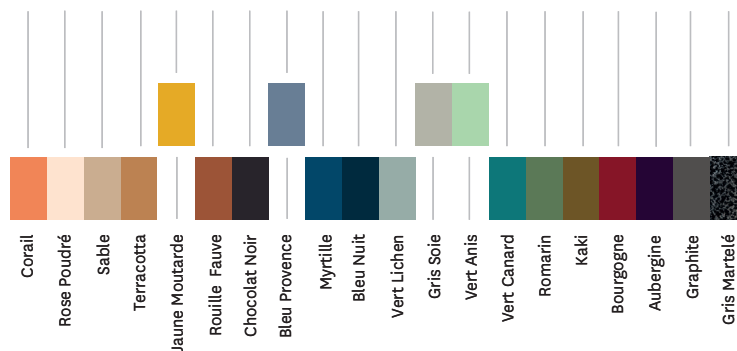

• Available in the color charts ESSENTIELS, TENDANCES and BRUT VERNIS

TOLIX®

Tables basses K17

Designed by Tolix®

Product specifications

Designer	TOLIX®
Use	TOLIX® outdoor TOLIX® maison
Material	Stainless steel and Iroko
Finishes / Colors	Available in the colors and finishes of the color charts ESSENTIELS, TENDANCES and BRUT VERNIS

Dimensions	Table basse K17 - Ø60	Table basse K17 - Ø80
LENGTH/DIAMETER	60 cm	80 cm
WIDTH/DIAMETER	60 cm	80 cm
HEIGHT	42.5 cm	49 cm

Tolix® Brut Vernis

Tolix® Essentiels

Tolix® Tendances

TOLIX®