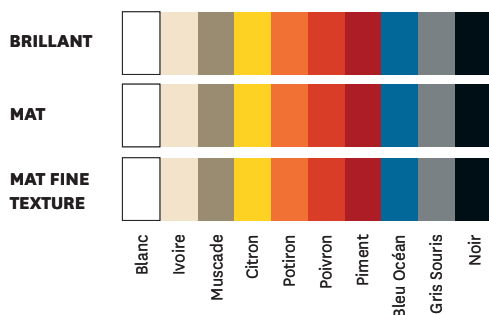

Tables basses K17*

Designed by Tolix®

*K17 Tables

Designed for both indoor and outdoor use thanks to stainless steel and Iroko wood, the elegant little K17 Coffee Tables are just as at home in a living room as on a patio. Available in 60 and 80cm diameters as well as heights of 42.5cm and 49cm, they are also stackable. Choose from any of the colors and finishes in the ESSENTIELS, TENDANCES and BRUT VERNIS color charts.

• Available in the color charts ESSENTIELS, TENDANCES and BRUT VERNIS

TOLIX®

Tables basses K17

Designed by Tolix®

Product specifications

Designer	TOLIX®
Use	TOLIX® outdoor TOLIX® maison
Material	Stainless steel and Iroko
Finishes / Colors	Available in the colors and finishes of the color charts ESSENTIELS, TENDANCES and BRUT VERNIS

Dimensions	Table basse K17 - Ø60	Table basse K17 - Ø80
LENGTH/DIAMETER	60 cm	80 cm
WIDTH/DIAMETER	60 cm	80 cm
HEIGHT	42.5 cm	49 cm

Tolix® Brut Vernis

Tolix® Essentiels

Tolix® Tendances

TOLIX®