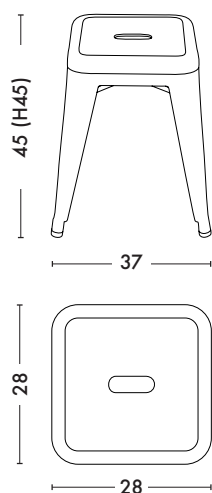

Tabourets H

Designed by Xavier Pauchard

Product specifications