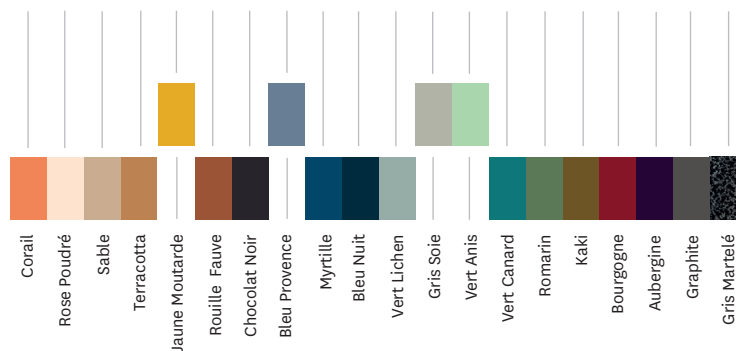

Tolix® Tendances