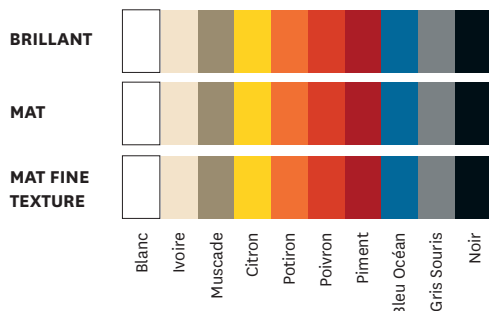

Tabourets HA

Designed by TOLIX

Product specifications

Dimensions	HA65	HA70	HA75	HA80
HEIGHT	93 cm	98 cm	103 cm	113 cm
WIDTH	52.5 cm	52.5 cm	52.5 cm	52.5 cm
SEAT HEIGHT	64.5 cm	69.5 cm	74.5 cm	79.5 cm
SEAT WIDTH	28 cm	28 cm	28 cm	28 cm
ARMRESTS HEIGHT	89.5 cm	94.5 cm	99.5 cm	104.5 cm
WEIGHT	6.3 kg	6.5 kg	6.8 kg	7 kg

Designer	Xavier Pauchard	Xavier Pauchard
Utilisations	TOLIX® maison	TOLIX® outdoor
Matériaux	Steel	Steel with cataphoresis treatment
Finishes / Colors	Available in the colors and finishes of the color charts ESSENTIELS, TENDANCES and BRUT VERNIS	

Tolix® Brut Vernis

Tolix® Essentiels

Tolix® Tendances

TOLIX®