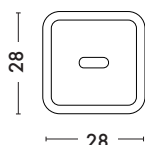

***The HA stool is available in 5 seat heights:  
65/70/75 and 80 cm.***

***For optimum comfort, a TOLIX® seat cushion can be added.***

- NEW PRODUCT 2019
- Available in the color charts ESSENTIELS and TENDANCES
- Available in 5 seats heigh

## Product specifications

(ex. Tabouret HA80)

Dimensions	HA65	HA70	HA75	HA80
HEIGHT	93 cm	98 cm	103 cm	113 cm
WIDTH	52.5 cm	52.5 cm	52.5 cm	52.5 cm
SEAT HEIGHT	64.5 cm	69.5 cm	74.5 cm	79.5 cm
SEAT WIDTH	28 cm	28 cm	28 cm	28 cm
ARMRESTS HEIGHT	89.5 cm	94.5 cm	99.5 cm	104.5 cm
WEIGHT	6.3 kg	6.5 kg	6.8 kg	7 kg