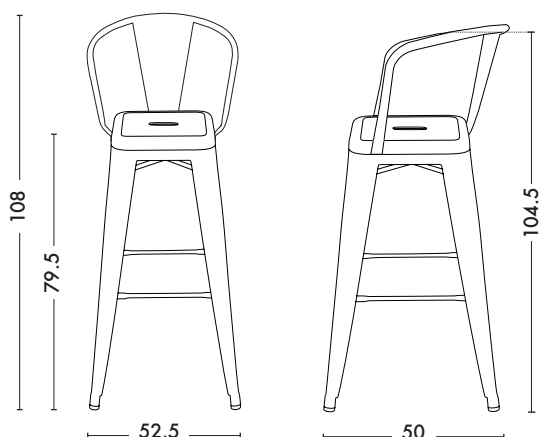

***The HA stool is available in 5 seat heights:  
65/70/75 and 80 cm.***

***For optimum comfort, a TOLIX® seat cushion can be added.***

- NEW PRODUCT 2019
- Available in the color charts ESSENTIELS and TENDANCES
- Available in 5 seats heigh

## Product specifications

(ex. Tabouret HA80)

Dimensions	HA65	HA70	HA75	HA80
HEIGHT	93 cm	98 cm	103 cm	113 cm
WIDTH	52.5 cm	52.5 cm	52.5 cm	52.5 cm
SEAT HEIGHT	64.5 cm	69.5 cm	74.5 cm	79.5 cm
SEAT WIDTH	28 cm	28 cm	28 cm	28 cm
ARMRESTS HEIGHT	89.5 cm	94.5 cm	99.5 cm	104.5 cm
WEIGHT	6.3 kg	6.5 kg	6.8 kg	7 kg