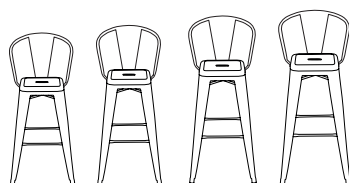

***The HA stool is available in 5 seat heights:  
65/70/75 and 80 cm.***

***For optimum comfort, a TOLIX® seat cushion can be added.***

- NEW PRODUCT 2019
- Available in the color charts ESSENTIELS and TENDANCES
- Available in 5 seats heigh

## Product specifications

(ex. Tabouret HA80)

Dimensions	HA65	HA70	HA75	HA80
HEIGHT	93 cm	98 cm	103 cm	113 cm
WIDTH	52.5 cm	52.5 cm	52.5 cm	52.5 cm
SEAT HEIGHT	64.5 cm	69.5 cm	74.5 cm	79.5 cm
SEAT WIDTH	28 cm	28 cm	28 cm	28 cm
ARMRESTS HEIGHT	89.5 cm	94.5 cm	99.5 cm	104.5 cm
WEIGHT	6.3 kg	6.5 kg	6.8 kg	7 kg